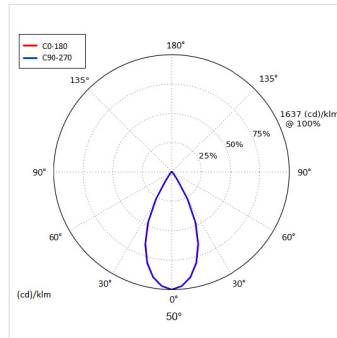

FAD 125 Adjustable

FAD 125 Adjustable 3000K 19.2W

PRODUCT NUMBER -

1.FA013.D1.O1-000.930.09.HE.G1

PROJECT NAME -

PRODUCT DATASHEET

PRODUCT OVERVIEW

Application	Office, Retail, Residential, Leisure, Hospitality & Healthcare
Description	Architectural recessed downlight, available in a range of sizes, in square, round and with a trimless option. Adjustable and fixed reflectors are interchangeable and available in any RAL colour. Lenses include narrow, medium, wide, and wall wash. Escapeform 1 provides emergency output.

PHYSICAL PROPERTIES

Dimensions (mm) W x H:	Ø137 x 159
Cut out (mm)	Ø125
Weight (kg)	0.6
Material	Diffuser: PMMA, Body: Aluminium
Colour	Specular, Chrome Black, White, Matt, Black, Gold and any other RAL on request
Fixing type	Recessed screw wing clamps
IP rating	IP20

PHOTOMETRIC PROPERTIES

Optic	Clear
Output mode	High Efficiency
Beam angle (°)	20°, 40° & 50°
Colour temperature (K)	3000
Colour Rendering Index (CRI)	>90
Direct lumen output (lm)	2048
Wattage (W)	19.2
Efficacy (lm/W)	107

ELECTRICAL PROPERTIES

Supply voltage (V)	220-240
Supply frequency (Hz)	0 / 50 / 60
Current (mA)	500
Control	Non Dim, Phase Dim, 1-10V and DALI
Safety class	II
LED Life (L70B50) (hrs)	83000

Terms and Conditions

© 2024 Formation Lighting. All rights reserved. The information in this datasheet is for informational purposes only and may change without notice. Technical data are rated for 25°C ambient temperature with a tolerance of +/- 10% for luminous flux and +/- 150 K for colour temperature. The UGR is calculated from a room with 4H/8H dimensions and reflectance of 20% floor, 50% walls, and 70% ceiling using the SHR 1:1. Use of this datasheet is subject to our terms and conditions, available at formationlighting.com