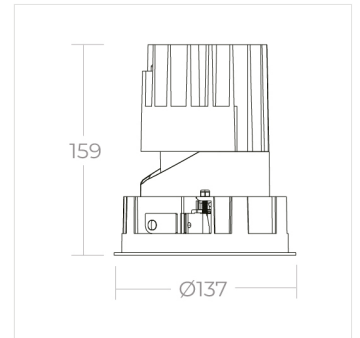

FAD 125 Adjustable

FAD 125 Adjustable 3000K 19.2W

PRODUCT NUMBER -

1.FA013.D1.O1-000.930.09.HE.G1

PROJECT NAME -

PRODUCT DATASHEET

PRODUCT OVERVIEW

Application	Office, Retail, Residential, Leisure, Hospitality & Healthcare
Description	Architectural recessed downlight, available in a range of sizes, in square, round and with a trimless option. Adjustable and fixed reflectors are interchangeable and available in any RAL colour. Lenses include narrow, medium, wide, and wall wash. Escapeform 1 provides emergency output.

PHYSICAL PROPERTIES

Dimensions (mm) W x H:	Ø137 x 159
Cut out (mm)	Ø125
Weight (kg)	0.6
Material	Diffuser: PMMA, Body: Aluminium
Colour	Specular, Chrome Black, White, Matt, Black, Gold and any other RAL on request
Fixing type	Recessed screw wing clamps
IP rating	IP20

PHOTOMETRIC PROPERTIES

Optic	Clear
Output mode	High Efficiency
Beam angle (°)	20°, 40° & 50°
Colour temperature (K)	3000
Colour Rendering Index (CRI)	>90
Direct lumen output (lm)	2048
Wattage (W)	19.2
Efficacy (lm/W)	107

ELECTRICAL PROPERTIES

Supply voltage (V)	220-240
Supply frequency (Hz)	0 / 50 / 60
Current (mA)	500
Control	Non Dim, Phase Dim, 1-10V and DALI
Safety class	II
LED Life (L70B50) (hrs)	83000

Terms and Conditions

© 2024 Formation Lighting. All rights reserved. The information in this datasheet is for informational purposes only and may change without notice. Technical data are rated for 25°C ambient temperature with a tolerance of +/- 10% for luminous flux and +/- 150 K for colour temperature. The UGR is calculated from a room with 4H/8H dimensions and reflectance of 20% floor, 50% walls, and 70% ceiling using the SHR 1:1. Use of this datasheet is subject to our terms and conditions, available at formationlighting.com