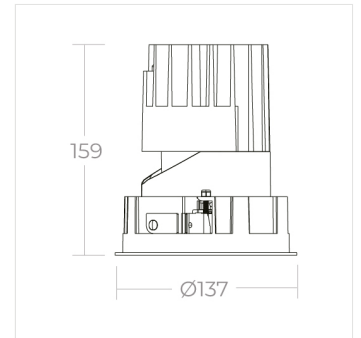

FAD 125 Adjustable

FAD 125 Adjustable 4000K 19.2W

PRODUCT NUMBER -

1.FA013.D1.O1-000.940.09.HE.G1

PROJECT NAME -

PRODUCT DATASHEET

PRODUCT OVERVIEW

Application	Office, Retail, Residential, Leisure, Hospitality & Healthcare
Description	Architectural recessed downlight, available in a range of sizes, in square, round and with a trimless option. Adjustable and fixed reflectors are interchangeable and available in any RAL colour. Lenses include narrow, medium, wide, and wall wash. Escapeform 1 provides emergency output.

PHYSICAL PROPERTIES

Dimensions (mm) W x H:	Ø137 x 159
Cut out (mm)	Ø125
Weight (kg)	0.6
Material	Diffuser: PMMA, Body: Aluminium
Colour	Specular, Chrome Black, White, Matt, Black, Gold and any other RAL on request
Fixing type	Recessed screw wing clamps
IP rating	IP20

PHOTOMETRIC PROPERTIES

Optic	Clear
Output mode	High Efficiency
Beam angle (°)	20°, 40° & 50°
Colour temperature (K)	4000
Colour Rendering Index (CRI)	>90
Direct lumen output (lm)	2130
Wattage (W)	19.2
Efficacy (lm/W)	111

ELECTRICAL PROPERTIES

Supply voltage (V)	220-240
Supply frequency (Hz)	0 / 50 / 60
Current (mA)	500
Control	Non Dim, Phase Dim, 1-10V and DALI
Safety class	II
LED Life (L70B50) (hrs)	83000

Terms and Conditions

© 2024 Formation Lighting. All rights reserved. The information in this datasheet is for informational purposes only and may change without notice. Technical data are rated for 25°C ambient temperature with a tolerance of +/- 10% for luminous flux and +/- 150 K for colour temperature. The UGR is calculated from a room with 4H/8H dimensions and reflectance of 20% floor, 50% walls, and 70% ceiling using the SHR 1:1. Use of this datasheet is subject to our terms and conditions, available at formationlighting.com