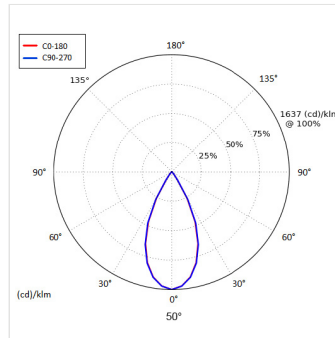

FAD 125 Adjustable

FAD 125 Adjustable 4000K 19.2W

PRODUCT NUMBER -

1.FA013.D1.O1-000.940.09.HE.G1

PROJECT NAME -

PRODUCT DATASHEET

PRODUCT OVERVIEW

Application	Office, Retail, Residential, Leisure, Hospitality & Healthcare
Description	Architectural recessed downlight, available in a range of sizes, in square, round and with a trimless option. Adjustable and fixed reflectors are interchangeable and available in any RAL colour. Lenses include narrow, medium, wide, and wall wash. Escapeform 1 provides emergency output.

PHYSICAL PROPERTIES

Dimensions (mm) W x H:	Ø137 x 159
Cut out (mm)	Ø125
Weight (kg)	0.6
Material	Diffuser: PMMA, Body: Aluminium
Colour	Specular, Chrome Black, White, Matt, Black, Gold and any other RAL on request
Fixing type	Recessed screw wing clamps
IP rating	IP20

PHOTOMETRIC PROPERTIES

Optic	Clear
Output mode	High Efficiency
Beam angle (°)	20°, 40° & 50°
Colour temperature (K)	4000
Colour Rendering Index (CRI)	>90
Direct lumen output (lm)	2130
Wattage (W)	19.2
Efficacy (lm/W)	111

ELECTRICAL PROPERTIES

Supply voltage (V)	220-240
Supply frequency (Hz)	0 / 50 / 60
Current (mA)	500
Control	Non Dim, Phase Dim, 1-10V and DALI
Safety class	II
LED Life (L70B50) (hrs)	83000

Terms and Conditions

© 2024 Formation Lighting. All rights reserved. The information in this datasheet is for informational purposes only and may change without notice. Technical data are rated for 25°C ambient temperature with a tolerance of +/- 10% for luminous flux and +/- 150 K for colour temperature. The UGR is calculated from a room with 4H/8H dimensions and reflectance of 20% floor, 50% walls, and 70% ceiling using the SHR 1:1. Use of this datasheet is subject to our terms and conditions, available at formationlighting.com