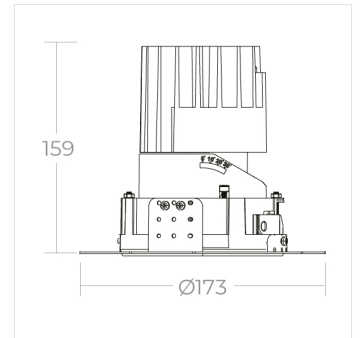

FAD 125 Adjustable Trimless

FAD 125 Adjustable Trimless 3000K 19.2W

PRODUCT NUMBER -

1.FA014.D1.O1-000.930.05.HE.G1

PROJECT NAME -

PRODUCT DATASHEET

PRODUCT OVERVIEW

Application	Office, Retail, Residential, Leisure, Hospitality & Healthcare
Description	Architectural recessed downlight, available in a range of sizes, in square, round and with a trimless option. Adjustable and fixed reflectors are interchangeable and available in any RAL colour. Lenses include narrow, medium, wide, and wall wash. Escapeform 1 provides emergency output.

PHYSICAL PROPERTIES

Dimensions (mm) W x H:	Ø137 x 159
Cut out (mm)	Ø132
Weight (kg)	0.6
Material	Diffuser: PMMA, Body: Aluminium
Colour	Specular, Chrome Black, White, Matt, Black, Gold and any other RAL on request
Fixing type	Recessed plaster-in trim
IP rating	IP20

PHOTOMETRIC PROPERTIES

Optic	Clear
Output mode	High Efficiency
Beam angle (°)	20°, 40° & 50°
Colour temperature (K)	3000
Colour Rendering Index (CRI)	>90
Direct lumen output (lm)	2048
Wattage (W)	19.2
Efficacy (lm/W)	107

ELECTRICAL PROPERTIES

Supply voltage (V)	220-240
Supply frequency (Hz)	0 / 50 / 60
Current (mA)	500
Control	Non Dim, Phase Dim, 1-10V and DALI
Safety class	II
LED Life (L70B50) (hrs)	83000

Terms and Conditions

© 2024 Formation Lighting. All rights reserved. The information in this datasheet is for informational purposes only and may change without notice. Technical data are rated for 25°C ambient temperature with a tolerance of +/- 10% for luminous flux and +/- 150 K for colour temperature. The UGR is calculated from a room with 4H/8H dimensions and reflectance of 20% floor, 50% walls, and 70% ceiling using the SHR 1:1. Use of this datasheet is subject to our terms and conditions, available at formationlighting.com