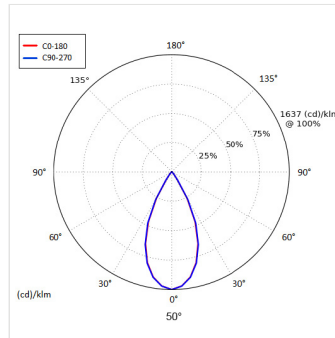

FAD 125 Adjustable Trimless

FAD 125 Adjustable Trimless 3000K 19.2W

PRODUCT NUMBER -

1.FA014.D1.O1-000.930.05.HE.G1

PROJECT NAME -

PRODUCT DATASHEET

PRODUCT OVERVIEW

Application	Office, Retail, Residential, Leisure, Hospitality & Healthcare
Description	Architectural recessed downlight, available in a range of sizes, in square, round and with a trimless option. Adjustable and fixed reflectors are interchangeable and available in any RAL colour. Lenses include narrow, medium, wide, and wall wash. Escapeform 1 provides emergency output.

PHYSICAL PROPERTIES

Dimensions (mm) W x H:	Ø137 x 159
Cut out (mm)	Ø132
Weight (kg)	0.6
Material	Diffuser: PMMA, Body: Aluminium
Colour	Specular, Chrome Black, White, Matt, Black, Gold and any other RAL on request
Fixing type	Recessed plaster-in trim
IP rating	IP20

PHOTOMETRIC PROPERTIES

Optic	Clear
Output mode	High Efficiency
Beam angle (°)	20°, 40° & 50°
Colour temperature (K)	3000
Colour Rendering Index (CRI)	>90
Direct lumen output (lm)	2048
Wattage (W)	19.2
Efficacy (lm/W)	107

ELECTRICAL PROPERTIES

Supply voltage (V)	220-240
Supply frequency (Hz)	0 / 50 / 60
Current (mA)	500
Control	Non Dim, Phase Dim, 1-10V and DALI
Safety class	II
LED Life (L70B50) (hrs)	83000

Terms and Conditions

© 2024 Formation Lighting. All rights reserved. The information in this datasheet is for informational purposes only and may change without notice. Technical data are rated for 25°C ambient temperature with a tolerance of +/- 10% for luminous flux and +/- 150 K for colour temperature. The UGR is calculated from a room with 4H/8H dimensions and reflectance of 20% floor, 50% walls, and 70% ceiling using the SHR 1:1. Use of this datasheet is subject to our terms and conditions, available at formationlighting.com