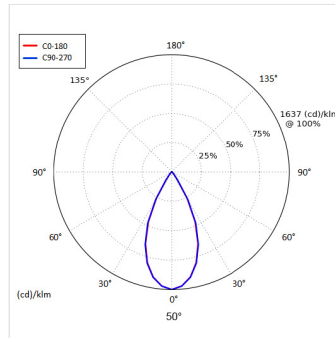

FAD 125 Adjustable Trimless

FAD 125 Adjustable Trimless 4000K 19.2W

PRODUCT NUMBER -

1.FA014.D1.O1-000.940.05.HE.G1

PROJECT NAME -

PRODUCT DATASHEET

PRODUCT OVERVIEW

Application	Office, Retail, Residential, Leisure, Hospitality & Healthcare
Description	Architectural recessed downlight, available in a range of sizes, in square, round and with a trimless option. Adjustable and fixed reflectors are interchangeable and available in any RAL colour. Lenses include narrow, medium, wide, and wall wash. Escapefo

PHYSICAL PROPERTIES

Dimensions (mm) W x H:	Ø137 x 159
Cut out (mm)	Ø132
Weight (kg)	0.6
Material	Diffuser: PMMA, Body: Aluminium
Colour	Specular, Chrome Black, White, Matt, Black, Gold and any other RAL on request
Fixing type	Recessed plaster-in trim
IP rating	IP20

PHOTOMETRIC PROPERTIES

Optic	Clear
Output mode	High Efficiency
Beam angle (°)	20°, 40° & 50°
Colour temperature (K)	4000
Colour Rendering Index (CRI)	>90
Direct lumen output (lm)	2130
Wattage (W)	19.2
Efficacy (lm/W)	111

ELECTRICAL PROPERTIES

Supply voltage (V)	220-240
Supply frequency (Hz)	0 / 50 / 60
Current (mA)	500
Control	Non Dim, Phase Dim, 1-10V and DALI
Safety class	II
LED Life (L70B50) (hrs)	83000

Terms and Conditions

© 2024 Formation Lighting. All rights reserved. The information in this datasheet is for informational purposes only and may change without notice. Technical data are rated for 25°C ambient temperature with a tolerance of +/- 10% for luminous flux and +/- 150 K for colour temperature. The UGR is calculated from a room with 4H/8H dimensions and reflectance of 20% floor, 50% walls, and 70% ceiling using the SHR 1:1. Use of this datasheet is subject to our terms and conditions, available at formationlighting.com