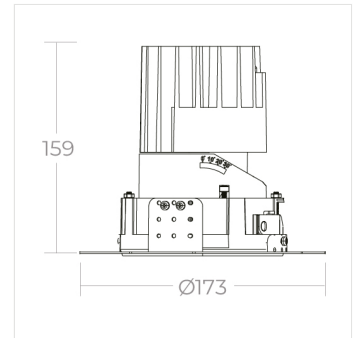

FAD 125 Adjustable Trimless

FAD 125 Adjustable Trimless 4000K 19.2W

PRODUCT NUMBER -

1.FA014.D1.O1-000.940.05.HE.G1

PROJECT NAME -

PRODUCT DATASHEET

PRODUCT OVERVIEW

Application	Office, Retail, Residential, Leisure, Hospitality & Healthcare
Description	Architectural recessed downlight, available in a range of sizes, in square, round and with a trimless option. Adjustable and fixed reflectors are interchangeable and available in any RAL colour. Lenses include narrow, medium, wide, and wall wash. Escapefo

PHYSICAL PROPERTIES

Dimensions (mm) W x H:	Ø137 x 159
Cut out (mm)	Ø132
Weight (kg)	0.6
Material	Diffuser: PMMA, Body: Aluminium
Colour	Specular, Chrome Black, White, Matt, Black, Gold and any other RAL on request
Fixing type	Recessed plaster-in trim
IP rating	IP20

PHOTOMETRIC PROPERTIES

Optic	Clear
Output mode	High Efficiency
Beam angle (°)	20°, 40° & 50°
Colour temperature (K)	4000
Colour Rendering Index (CRI)	>90
Direct lumen output (lm)	2130
Wattage (W)	19.2
Efficacy (lm/W)	111

ELECTRICAL PROPERTIES

Supply voltage (V)	220-240
Supply frequency (Hz)	0 / 50 / 60
Current (mA)	500
Control	Non Dim, Phase Dim, 1-10V and DALI
Safety class	II
LED Life (L70B50) (hrs)	83000

Terms and Conditions

© 2024 Formation Lighting. All rights reserved. The information in this datasheet is for informational purposes only and may change without notice. Technical data are rated for 25°C ambient temperature with a tolerance of +/- 10% for luminous flux and +/- 150 K for colour temperature. The UGR is calculated from a room with 4H/8H dimensions and reflectance of 20% floor, 50% walls, and 70% ceiling using the SHR 1:1. Use of this datasheet is subject to our terms and conditions, available at formationlighting.com