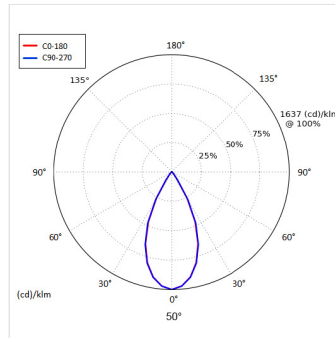

FAD 125 Fixed Trimless

FAD 125 Fixed Trimless 3000K 19.2W

PRODUCT NUMBER -

1.FA016.D1.O1-000.930.05.HE.G1

PROJECT NAME -

PRODUCT DATASHEET

PRODUCT OVERVIEW

Application	Office, Retail, Residential, Leisure, Hospitality & Healthcare
Description	Architectural recessed downlight, available in a range of sizes, in square, round and with a trimless option. Adjustable and fixed reflectors are interchangeable and available in any RAL colour. Lenses include narrow, medium, wide, and wall wash. Escapefo

PHYSICAL PROPERTIES

Dimensions (mm) W x H:	Ø137 x 159
Cut out (mm)	Ø132
Weight (kg)	0.79
Material	Diffuser: PMMA, Body: Aluminium
Colour	Specular, Chrome Black, White, Matt, Black, Gold and any other RAL on request
Fixing type	Recessed plaster-in trim
IP rating	IP20

PHOTOMETRIC PROPERTIES

Optic	Clear
Output mode	High Efficiency
Beam angle (°)	28°, 40° & 50°
Colour temperature (K)	3000
Colour Rendering Index (CRI)	>90
Direct lumen output (lm)	1904
Wattage (W)	19.2
Efficacy (lm/W)	99

ELECTRICAL PROPERTIES

Supply voltage (V)	220-240
Supply frequency (Hz)	0 / 50 / 60
Current (mA)	500
Control	Non Dim, Phase Dim, 1-10V and DALI
Safety class	II
LED Life (L70B50) (hrs)	83000

Terms and Conditions

© 2024 Formation Lighting. All rights reserved. The information in this datasheet is for informational purposes only and may change without notice. Technical data are rated for 25°C ambient temperature with a tolerance of +/- 10% for luminous flux and +/- 150 K for colour temperature. The UGR is calculated from a room with 4H/8H dimensions and reflectance of 20% floor, 50% walls, and 70% ceiling using the SHR 1:1. Use of this datasheet is subject to our terms and conditions, available at formationlighting.com