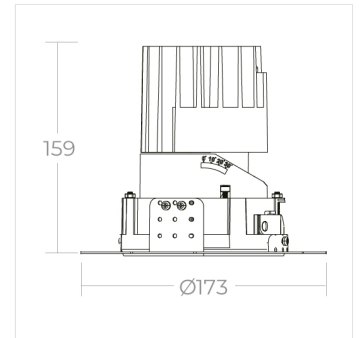

FAD 125 Fixed Trimless

FAD 125 Fixed Trimless 3000K 19.2W

PRODUCT NUMBER -

1.FA016.D1.O1-000.930.05.HE.G1

PROJECT NAME -

PRODUCT DATASHEET

PRODUCT OVERVIEW

Application	Office, Retail, Residential, Leisure, Hospitality & Healthcare
Description	Architectural recessed downlight, available in a range of sizes, in square, round and with a trimless option. Adjustable and fixed reflectors are interchangeable and available in any RAL colour. Lenses include narrow, medium, wide, and wall wash. Escapefo

PHYSICAL PROPERTIES

Dimensions (mm) W x H:	Ø137 x 159
Cut out (mm)	Ø132
Weight (kg)	0.79
Material	Diffuser: PMMA, Body: Aluminium
Colour	Specular, Chrome Black, White, Matt, Black, Gold and any other RAL on request
Fixing type	Recessed plaster-in trim
IP rating	IP20

PHOTOMETRIC PROPERTIES

Optic	Clear
Output mode	High Efficiency
Beam angle (°)	28°, 40° & 50°
Colour temperature (K)	3000
Colour Rendering Index (CRI)	>90
Direct lumen output (lm)	1904
Wattage (W)	19.2
Efficacy (lm/W)	99

ELECTRICAL PROPERTIES

Supply voltage (V)	220-240
Supply frequency (Hz)	0 / 50 / 60
Current (mA)	500
Control	Non Dim, Phase Dim, 1-10V and DALI
Safety class	II
LED Life (L70B50) (hrs)	83000

Terms and Conditions

© 2024 Formation Lighting. All rights reserved. The information in this datasheet is for informational purposes only and may change without notice. Technical data are rated for 25°C ambient temperature with a tolerance of +/- 10% for luminous flux and +/- 150 K for colour temperature. The UGR is calculated from a room with 4H/8H dimensions and reflectance of 20% floor, 50% walls, and 70% ceiling using the SHR 1:1. Use of this datasheet is subject to our terms and conditions, available at formationlighting.com