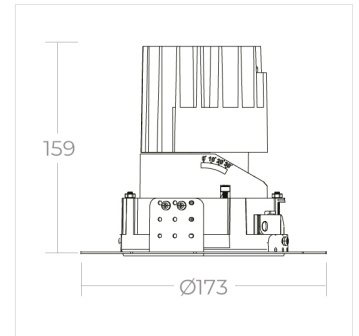

FAD 125 Fixed Trimless

FAD 125 Fixed Trimless 4000K 19.2W

PRODUCT NUMBER -

1.FA016.D1.O1-000.940.05.HE.G1

PROJECT NAME -

PRODUCT DATASHEET

PRODUCT OVERVIEW

Application	Office, Retail, Residential, Leisure, Hospitality & Healthcare
Description	Architectural recessed downlight, available in a range of sizes, in square, round and with a trimless option. Adjustable and fixed reflectors are interchangeable and available in any RAL colour. Lenses include narrow, medium, wide, and wall wash. Escapeform 1 provides emergency output.

PHYSICAL PROPERTIES

Dimensions (mm) W x H:	Ø137 x 159
Cut out (mm)	Ø132
Weight (kg)	0.79
Material	Diffuser: PMMA, Body: Aluminium
Colour	Specular, Chrome Black, White, Matt, Black, Gold and any other RAL on request
Fixing type	Recessed plaster-in trim
IP rating	IP20

PHOTOMETRIC PROPERTIES

Optic	Clear
Output mode	High Efficiency
Beam angle (°)	28°, 40° & 50°
Colour temperature (K)	4000
Colour Rendering Index (CRI)	>90
Direct lumen output (lm)	1980
Wattage (W)	19.2
Efficacy (lm/W)	103

ELECTRICAL PROPERTIES

Supply voltage (V)	220-240
Supply frequency (Hz)	0 / 50 / 60
Current (mA)	500
Control	Non Dim, Phase Dim, 1-10V and DALI
Safety class	II
LED Life (L70B50) (hrs)	83000

Terms and Conditions

© 2024 Formation Lighting. All rights reserved. The information in this datasheet is for informational purposes only and may change without notice. Technical data are rated for 25°C ambient temperature with a tolerance of +/- 10% for luminous flux and +/- 150 K for colour temperature. The UGR is calculated from a room with 4H/8H dimensions and reflectance of 20% floor, 50% walls, and 70% ceiling using the SHR 1:1. Use of this datasheet is subject to our terms and conditions, available at formationlighting.com