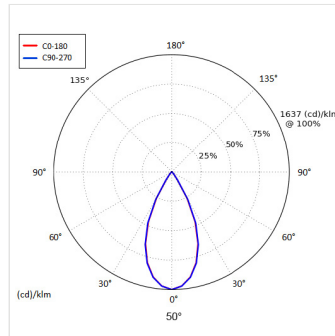

FAD 125 Fixed Trimless

FAD 125 Fixed Trimless 4000K 19.2W

PRODUCT NUMBER -

1.FA016.D1.O1-000.940.05.HE.G1

PROJECT NAME -

PRODUCT DATASHEET

PRODUCT OVERVIEW

Application	Office, Retail, Residential, Leisure, Hospitality & Healthcare
Description	Architectural recessed downlight, available in a range of sizes, in square, round and with a trimless option. Adjustable and fixed reflectors are interchangeable and available in any RAL colour. Lenses include narrow, medium, wide, and wall wash. Escapeform 1 provides emergency output.

PHYSICAL PROPERTIES

Dimensions (mm) W x H:	Ø137 x 159
Cut out (mm)	Ø132
Weight (kg)	0.79
Material	Diffuser: PMMA, Body: Aluminium
Colour	Specular, Chrome Black, White, Matt, Black, Gold and any other RAL on request
Fixing type	Recessed plaster-in trim
IP rating	IP20

PHOTOMETRIC PROPERTIES

Optic	Clear
Output mode	High Efficiency
Beam angle (°)	28°, 40° & 50°
Colour temperature (K)	4000
Colour Rendering Index (CRI)	>90
Direct lumen output (lm)	1980
Wattage (W)	19.2
Efficacy (lm/W)	103

ELECTRICAL PROPERTIES

Supply voltage (V)	220-240
Supply frequency (Hz)	0 / 50 / 60
Current (mA)	500
Control	Non Dim, Phase Dim, 1-10V and DALI
Safety class	II
LED Life (L70B50) (hrs)	83000

Terms and Conditions

© 2024 Formation Lighting. All rights reserved. The information in this datasheet is for informational purposes only and may change without notice. Technical data are rated for 25°C ambient temperature with a tolerance of +/- 10% for luminous flux and +/- 150 K for colour temperature. The UGR is calculated from a room with 4H/8H dimensions and reflectance of 20% floor, 50% walls, and 70% ceiling using the SHR 1:1. Use of this datasheet is subject to our terms and conditions, available at formationlighting.com