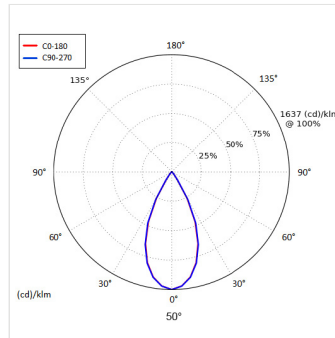

FAD 150 Adjustable Trimless

FAD 150 Adjustable Trimless 3000K 26.3W

PRODUCT NUMBER -

1.FA020.D1.O1-000.930.05.HE.G1

PROJECT NAME -

PRODUCT DATASHEET

PRODUCT OVERVIEW

Application	Office, Retail, Residential, Leisure, Hospitality & Healthcare
Description	Architectural recessed downlight, available in a range of sizes, in square, round and with a trimless option. Adjustable and fixed reflectors are interchangeable and available in any RAL colour. Lenses include narrow, medium, wide, and wall wash. Escapeform 1 provides emergency output.

PHYSICAL PROPERTIES

Dimensions (mm) W x H:	Ø162 x 190
Cut out (mm)	Ø158
Weight (kg)	1.71
Material	Diffuser: PMMA, Body: Aluminium
Colour	Specular, Chrome Black, White, Matt, Black, Gold and any other RAL on request
Fixing type	Recessed plaster-in trim
IP rating	IP20

PHOTOMETRIC PROPERTIES

Optic	Clear
Output mode	High Efficiency
Beam angle (°)	20°, 35° & 50°
Colour temperature (K)	3000
Colour Rendering Index (CRI)	>90
Direct lumen output (lm)	2890
Wattage (W)	26.3
Efficacy (lm/W)	110

ELECTRICAL PROPERTIES

Supply voltage (V)	220-240
Supply frequency (Hz)	0 / 50 / 60
Current (mA)	700
Control	Non Dim, Phase Dim, 1-10V and DALI
Safety class	II
LED Life (L70B50) (hrs)	83000

Terms and Conditions

© 2024 Formation Lighting. All rights reserved. The information in this datasheet is for informational purposes only and may change without notice. Technical data are rated for 25°C ambient temperature with a tolerance of +/- 10% for luminous flux and +/- 150 K for colour temperature. The UGR is calculated from a room with 4H/8H dimensions and reflectance of 20% floor, 50% walls, and 70% ceiling using the SHR 1:1. Use of this datasheet is subject to our terms and conditions, available at formationlighting.com