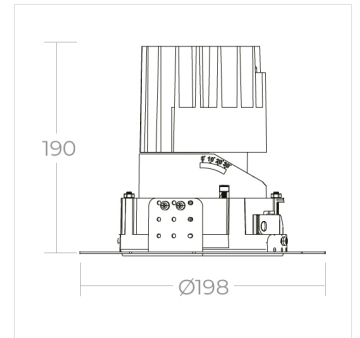

FAD 150 Adjustable Trimless

FAD 150 Adjustable Trimless 3000K 26.3W

PRODUCT NUMBER -

1.FA020.D1.O1-000.930.05.HE.G1

PROJECT NAME -

PRODUCT DATASHEET

PRODUCT OVERVIEW

Application	Office, Retail, Residential, Leisure, Hospitality & Healthcare
Description	Architectural recessed downlight, available in a range of sizes, in square, round and with a trimless option. Adjustable and fixed reflectors are interchangeable and available in any RAL colour. Lenses include narrow, medium, wide, and wall wash. Escapeform 1 provides emergency output.

PHYSICAL PROPERTIES

Dimensions (mm) W x H:	Ø162 x 190
Cut out (mm)	Ø158
Weight (kg)	1.71
Material	Diffuser: PMMA, Body: Aluminium
Colour	Specular, Chrome Black, White, Matt, Black, Gold and any other RAL on request
Fixing type	Recessed plaster-in trim
IP rating	IP20

PHOTOMETRIC PROPERTIES

Optic	Clear
Output mode	High Efficiency
Beam angle (°)	20°, 35° & 50°
Colour temperature (K)	3000
Colour Rendering Index (CRI)	>90
Direct lumen output (lm)	2890
Wattage (W)	26.3
Efficacy (lm/W)	110

ELECTRICAL PROPERTIES

Supply voltage (V)	220-240
Supply frequency (Hz)	0 / 50 / 60
Current (mA)	700
Control	Non Dim, Phase Dim, 1-10V and DALI
Safety class	II
LED Life (L70B50) (hrs)	83000

Terms and Conditions

© 2024 Formation Lighting. All rights reserved. The information in this datasheet is for informational purposes only and may change without notice. Technical data are rated for 25°C ambient temperature with a tolerance of +/- 10% for luminous flux and +/- 150 K for colour temperature. The UGR is calculated from a room with 4H/8H dimensions and reflectance of 20% floor, 50% walls, and 70% ceiling using the SHR 1:1. Use of this datasheet is subject to our terms and conditions, available at formationlighting.com