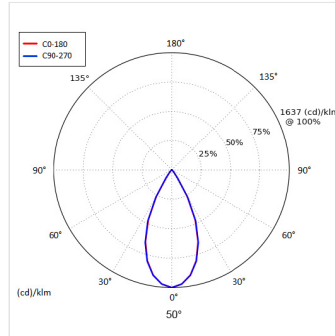

FAD 150 Adjustable Trimless

FAD 150 Adjustable Trimless 4000K 26.3W

PRODUCT NUMBER -

1.FA020.D1.O1-000.940.05.HE.G1

PROJECT NAME -

PRODUCT DATASHEET

PRODUCT OVERVIEW

Application	Office, Retail, Residential, Leisure, Hospitality & Healthcare
Description	Architectural recessed downlight, available in a range of sizes, in square, round and with a trimless option. Adjustable and fixed reflectors are interchangeable and available in any RAL colour. Lenses include narrow, medium, wide, and wall wash. Escapeform 1 provides emergency output.

PHYSICAL PROPERTIES

Dimensions (mm) W x H:	Ø162 x 190
Cut out (mm)	Ø158
Weight (kg)	1.71
Material	Diffuser: PMMA, Body: Aluminium
Colour	Specular, Chrome Black, White, Matt, Black, Gold and any other RAL on request
Fixing type	Recessed plaster-in trim
IP rating	IP20

PHOTOMETRIC PROPERTIES

Optic	Clear
Output mode	High Efficiency
Beam angle (°)	20°, 35° & 50°
Colour temperature (K)	4000
Colour Rendering Index (CRI)	>90
Direct lumen output (lm)	3005
Wattage (W)	26.3
Efficacy (lm/W)	114

ELECTRICAL PROPERTIES

Supply voltage (V)	220-240
Supply frequency (Hz)	0 / 50 / 60
Current (mA)	700
Control	Non Dim, Phase Dim, 1-10V and DALI
Safety class	II
LED Life (L70B50) (hrs)	83000

Terms and Conditions

© 2024 Formation Lighting. All rights reserved. The information in this datasheet is for informational purposes only and may change without notice. Technical data are rated for 25°C ambient temperature with a tolerance of +/- 10% for luminous flux and +/- 150 K for colour temperature. The UGR is calculated from a room with 4H/8H dimensions and reflectance of 20% floor, 50% walls, and 70% ceiling using the SHR 1:1. Use of this datasheet is subject to our terms and conditions, available at formationlighting.com