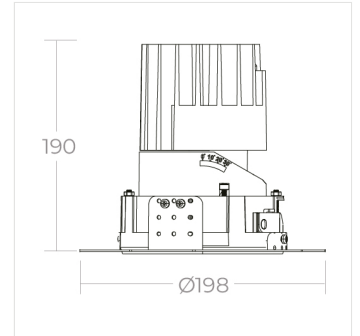

FAD 150 Adjustable Trimless

FAD 150 Adjustable Trimless 4000K 26.3W

PRODUCT NUMBER -

1.FA020.D1.O1-000.940.05.HE.G1

PROJECT NAME -

PRODUCT DATASHEET

PRODUCT OVERVIEW

Application	Office, Retail, Residential, Leisure, Hospitality & Healthcare
Description	Architectural recessed downlight, available in a range of sizes, in square, round and with a trimless option. Adjustable and fixed reflectors are interchangeable and available in any RAL colour. Lenses include narrow, medium, wide, and wall wash. Escapeform 1 provides emergency output.

PHYSICAL PROPERTIES

Dimensions (mm) W x H:	Ø162 x 190
Cut out (mm)	Ø158
Weight (kg)	1.71
Material	Diffuser: PMMA, Body: Aluminium
Colour	Specular, Chrome Black, White, Matt, Black, Gold and any other RAL on request
Fixing type	Recessed plaster-in trim
IP rating	IP20

PHOTOMETRIC PROPERTIES

Optic	Clear
Output mode	High Efficiency
Beam angle (°)	20°, 35° & 50°
Colour temperature (K)	4000
Colour Rendering Index (CRI)	>90
Direct lumen output (lm)	3005
Wattage (W)	26.3
Efficacy (lm/W)	114

ELECTRICAL PROPERTIES

Supply voltage (V)	220-240
Supply frequency (Hz)	0 / 50 / 60
Current (mA)	700
Control	Non Dim, Phase Dim, 1-10V and DALI
Safety class	II
LED Life (L70B50) (hrs)	83000

Terms and Conditions

© 2024 Formation Lighting. All rights reserved. The information in this datasheet is for informational purposes only and may change without notice. Technical data are rated for 25°C ambient temperature with a tolerance of +/- 10% for luminous flux and +/- 150 K for colour temperature. The UGR is calculated from a room with 4H/8H dimensions and reflectance of 20% floor, 50% walls, and 70% ceiling using the SHR 1:1. Use of this datasheet is subject to our terms and conditions, available at formationlighting.com