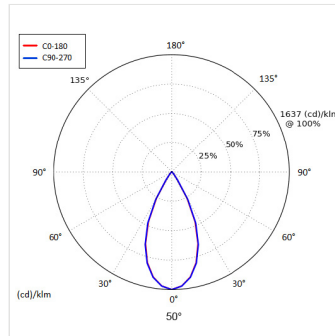

FAD 150 Fixed

FAD 150 Fixed 3000K 26.3W

PRODUCT NUMBER -

1.FA021.D1.O1-000.930.09.HE.G1

PROJECT NAME -

PRODUCT DATASHEET

PRODUCT OVERVIEW

Application	Office, Retail, Residential, Leisure, Hospitality & Healthcare
Description	Architectural recessed downlight, available in a range of sizes, in square, round and with a trimless option. Adjustable and fixed reflectors are interchangeable and available in any RAL colour. Lenses include narrow, medium, wide, and wall wash. Escapeform 1 provides emergency output.

PHYSICAL PROPERTIES

Dimensions (mm) W x H:	Ø162 x 190
Cut out (mm)	Ø150
Weight (kg)	1.75
Material	Diffuser: PMMA, Body: Aluminium
Colour	Specular, Chrome Black, White, Matt, Black, Gold and any other RAL on request
Fixing type	Recessed screw wing clamps
IP rating	IP20

PHOTOMETRIC PROPERTIES

Optic	Clear
Output mode	High Efficiency
Beam angle (°)	28°, 32° & 50°
Colour temperature (K)	3000
Colour Rendering Index (CRI)	>90
Direct lumen output (lm)	2558
Wattage (W)	26.3
Efficacy (lm/W)	97

ELECTRICAL PROPERTIES

Supply voltage (V)	220-240
Supply frequency (Hz)	0 / 50 / 60
Current (mA)	700
Control	Non Dim, Phase Dim, 1-10V and DALI
Safety class	II
LED Life (L70B50) (hrs)	83000

Terms and Conditions

© 2024 Formation Lighting. All rights reserved. The information in this datasheet is for informational purposes only and may change without notice. Technical data are rated for 25°C ambient temperature with a tolerance of +/- 10% for luminous flux and +/- 150 K for colour temperature. The UGR is calculated from a room with 4H/8H dimensions and reflectance of 20% floor, 50% walls, and 70% ceiling using the SHR 1:1. Use of this datasheet is subject to our terms and conditions, available at formationlighting.com