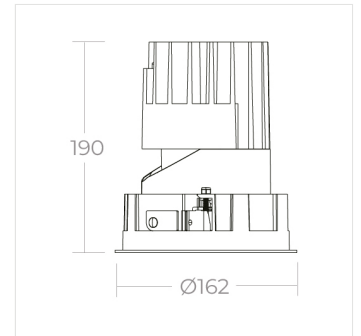

FAD 150 Fixed

FAD 150 Fixed 3000K 26.3W

PRODUCT NUMBER -

1.FA021.D1.O1-000.930.09.HE.G1

PROJECT NAME -

PRODUCT DATASHEET

PRODUCT OVERVIEW

Application	Office, Retail, Residential, Leisure, Hospitality & Healthcare
Description	Architectural recessed downlight, available in a range of sizes, in square, round and with a trimless option. Adjustable and fixed reflectors are interchangeable and available in any RAL colour. Lenses include narrow, medium, wide, and wall wash. Escapeform 1 provides emergency output.

PHYSICAL PROPERTIES

Dimensions (mm) W x H:	Ø162 x 190
Cut out (mm)	Ø150
Weight (kg)	1.75
Material	Diffuser: PMMA, Body: Aluminium
Colour	Specular, Chrome Black, White, Matt, Black, Gold and any other RAL on request
Fixing type	Recessed screw wing clamps
IP rating	IP20

PHOTOMETRIC PROPERTIES

Optic	Clear
Output mode	High Efficiency
Beam angle (°)	28°, 32° & 50°
Colour temperature (K)	3000
Colour Rendering Index (CRI)	>90
Direct lumen output (lm)	2558
Wattage (W)	26.3
Efficacy (lm/W)	97

ELECTRICAL PROPERTIES

Supply voltage (V)	220-240
Supply frequency (Hz)	0 / 50 / 60
Current (mA)	700
Control	Non Dim, Phase Dim, 1-10V and DALI
Safety class	II
LED Life (L70B50) (hrs)	83000

Terms and Conditions

© 2024 Formation Lighting. All rights reserved. The information in this datasheet is for informational purposes only and may change without notice. Technical data are rated for 25°C ambient temperature with a tolerance of +/- 10% for luminous flux and +/- 150 K for colour temperature. The UGR is calculated from a room with 4H/8H dimensions and reflectance of 20% floor, 50% walls, and 70% ceiling using the SHR 1:1. Use of this datasheet is subject to our terms and conditions, available at formationlighting.com