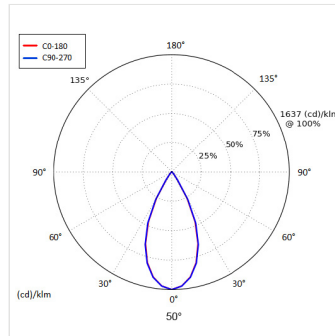

FAD 150 Fixed

FAD 150 Fixed 4000K 26.3W

PRODUCT NUMBER -

1.FA021.D1.O1-000.940.09.HE.G1

PROJECT NAME -

PRODUCT DATASHEET

PRODUCT OVERVIEW

Application	Office, Retail, Residential, Leisure, Hospitality & Healthcare
Description	Architectural recessed downlight, available in a range of sizes, in square, round and with a trimless option. Adjustable and fixed reflectors are interchangeable and available in any RAL colour. Lenses include narrow, medium, wide, and wall wash. Escapeform 1 provides emergency output.

PHYSICAL PROPERTIES

Dimensions (mm) W x H:	Ø162 x 190
Cut out (mm)	Ø150
Weight (kg)	1.75
Material	Diffuser: PMMA, Body: Aluminium
Colour	Specular, Chrome Black, White, Matt, Black, Gold and any other RAL on request
Fixing type	Recessed screw wing clamps
IP rating	IP20

PHOTOMETRIC PROPERTIES

Optic	Clear
Output mode	High Efficiency
Beam angle (°)	28°, 32° & 50°
Colour temperature (K)	4000
Colour Rendering Index (CRI)	>90
Direct lumen output (lm)	2660
Wattage (W)	26.3
Efficacy (lm/W)	101

ELECTRICAL PROPERTIES

Supply voltage (V)	220-240
Supply frequency (Hz)	0 / 50 / 60
Current (mA)	700
Control	Non Dim, Phase Dim, 1-10V and DALI
Safety class	II
LED Life (L70B50) (hrs)	83000

Terms and Conditions

© 2024 Formation Lighting. All rights reserved. The information in this datasheet is for informational purposes only and may change without notice. Technical data are rated for 25°C ambient temperature with a tolerance of +/- 10% for luminous flux and +/- 150 K for colour temperature. The UGR is calculated from a room with 4H/8H dimensions and reflectance of 20% floor, 50% walls, and 70% ceiling using the SHR 1:1. Use of this datasheet is subject to our terms and conditions, available at formationlighting.com