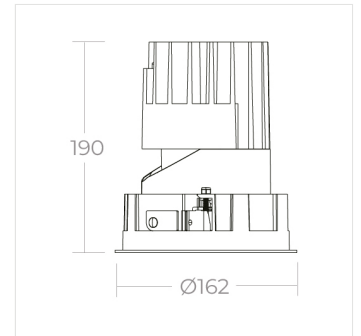

FAD 150 Fixed

FAD 150 Fixed 4000K 26.3W

PRODUCT NUMBER -

1.FA021.D1.O1-000.940.09.HE.G1

PROJECT NAME -

PRODUCT DATASHEET

PRODUCT OVERVIEW

Application	Office, Retail, Residential, Leisure, Hospitality & Healthcare
Description	Architectural recessed downlight, available in a range of sizes, in square, round and with a trimless option. Adjustable and fixed reflectors are interchangeable and available in any RAL colour. Lenses include narrow, medium, wide, and wall wash. Escapeform 1 provides emergency output.

PHYSICAL PROPERTIES

Dimensions (mm) W x H:	Ø162 x 190
Cut out (mm)	Ø150
Weight (kg)	1.75
Material	Diffuser: PMMA, Body: Aluminium
Colour	Specular, Chrome Black, White, Matt, Black, Gold and any other RAL on request
Fixing type	Recessed screw wing clamps
IP rating	IP20

PHOTOMETRIC PROPERTIES

Optic	Clear
Output mode	High Efficiency
Beam angle (°)	28°, 32° & 50°
Colour temperature (K)	4000
Colour Rendering Index (CRI)	>90
Direct lumen output (lm)	2660
Wattage (W)	26.3
Efficacy (lm/W)	101

ELECTRICAL PROPERTIES

Supply voltage (V)	220-240
Supply frequency (Hz)	0 / 50 / 60
Current (mA)	700
Control	Non Dim, Phase Dim, 1-10V and DALI
Safety class	II
LED Life (L70B50) (hrs)	83000

Terms and Conditions

© 2024 Formation Lighting. All rights reserved. The information in this datasheet is for informational purposes only and may change without notice. Technical data are rated for 25°C ambient temperature with a tolerance of +/- 10% for luminous flux and +/- 150 K for colour temperature. The UGR is calculated from a room with 4H/8H dimensions and reflectance of 20% floor, 50% walls, and 70% ceiling using the SHR 1:1. Use of this datasheet is subject to our terms and conditions, available at formationlighting.com