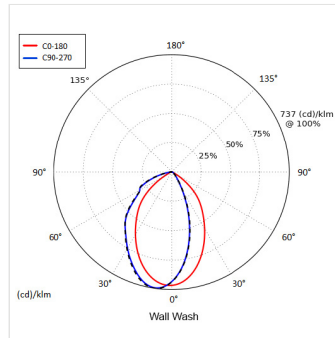

FAD 150 Wall Wash

FAD 150 Wall Wash 3000K 28W

PRODUCT NUMBER -

1.FA023.D1.O2-000.930.09.HE.G1

PROJECT NAME -

PRODUCT DATASHEET

PRODUCT OVERVIEW

Application	Office, Retail, Residential, Leisure, Hospitality & Healthcare
Description	Architectural recessed downlight, available in a range of sizes, in square, round and with a trimless option. Adjustable and fixed reflectors are interchangeable and available in any RAL colour. Lenses include narrow, medium, wide, and wall wash. Escapeform 1 provides emergency output.

PHYSICAL PROPERTIES

Dimensions (mm) W x H:	Ø162 x 190
Cut out (mm)	Ø150
Weight (kg)	1.2
Material	Diffuser: PMMA, Body: Aluminium
Colour	Matt
Fixing type	Recessed screw wing clamps
IP rating	IP20

PHOTOMETRIC PROPERTIES

Optic	Opal
Output mode	High Efficiency
Beam angle (°)	Wall Wash
Colour temperature (K)	3000
Colour Rendering Index (CRI)	>90
Direct lumen output (lm)	1000
Wattage (W)	28.0
Efficacy (lm/W)	36

ELECTRICAL PROPERTIES

Supply voltage (V)	220-240
Supply frequency (Hz)	0 / 50 / 60
Current (mA)	700
Control	Non Dim, Phase Dim, 1-10V and DALI
Safety class	II
LED Life (L70B50) (hrs)	83000

IP20

Terms and Conditions

© 2024 Formation Lighting. All rights reserved. The information in this datasheet is for informational purposes only and may change without notice. Technical data are rated for 25°C ambient temperature with a tolerance of +/- 10% for luminous flux and +/- 150 K for colour temperature. The UGR is calculated from a room with 4H/8H dimensions and reflectance of 20% floor, 50% walls, and 70% ceiling using the SHR 1:1. Use of this datasheet is subject to our terms and conditions, available at formationlighting.com