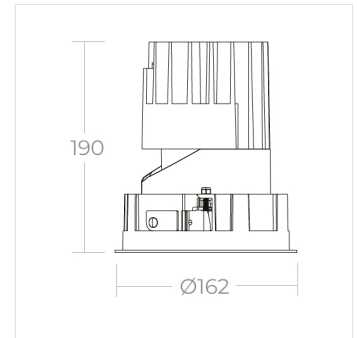

FAD 150 Wall Wash

FAD 150 Wall Wash 3000K 28W

PRODUCT NUMBER -

1.FA023.D1.O2-000.930.09.HE.G1

PROJECT NAME -

PRODUCT DATASHEET

PRODUCT OVERVIEW

Application	Office, Retail, Residential, Leisure, Hospitality & Healthcare
Description	Architectural recessed downlight, available in a range of sizes, in square, round and with a trimless option. Adjustable and fixed reflectors are interchangeable and available in any RAL colour. Lenses include narrow, medium, wide, and wall wash. Escapeform 1 provides emergency output.

PHYSICAL PROPERTIES

Dimensions (mm) W x H:	Ø162 x 190
Cut out (mm)	Ø150
Weight (kg)	1.2
Material	Diffuser: PMMA, Body: Aluminium
Colour	Matt
Fixing type	Recessed screw wing clamps
IP rating	IP20

PHOTOMETRIC PROPERTIES

Optic	Opal
Output mode	High Efficiency
Beam angle (°)	Wall Wash
Colour temperature (K)	3000
Colour Rendering Index (CRI)	>90
Direct lumen output (lm)	1000
Wattage (W)	28.0
Efficacy (lm/W)	36

ELECTRICAL PROPERTIES

Supply voltage (V)	220-240
Supply frequency (Hz)	0 / 50 / 60
Current (mA)	700
Control	Non Dim, Phase Dim, 1-10V and DALI
Safety class	II
LED Life (L70B50) (hrs)	83000

IP20

Terms and Conditions

© 2024 Formation Lighting. All rights reserved. The information in this datasheet is for informational purposes only and may change without notice. Technical data are rated for 25°C ambient temperature with a tolerance of +/- 10% for luminous flux and +/- 150 K for colour temperature. The UGR is calculated from a room with 4H/8H dimensions and reflectance of 20% floor, 50% walls, and 70% ceiling using the SHR 1:1. Use of this datasheet is subject to our terms and conditions, available at formationlighting.com