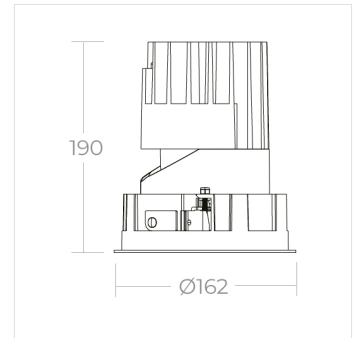

FAD 150 Wall Wash

FAD 150 Wall Wash 4000K 28W

PRODUCT NUMBER -

1.FA023.D1.O2-000.940.09.HE.G1

PROJECT NAME -

PRODUCT DATASHEET

PRODUCT OVERVIEW

Application	Office, Retail, Residential, Leisure, Hospitality & Healthcare
Description	Architectural recessed downlight, available in a range of sizes, in square, round and with a trimless option. Adjustable and fixed reflectors are interchangeable and available in any RAL colour. Lenses include narrow, medium, wide, and wall wash. Escapeform 1 provides emergency output.

PHYSICAL PROPERTIES

Dimensions (mm) W x H:	Ø162 x 190
Cut out (mm)	Ø150
Weight (kg)	1.2
Material	Diffuser: PMMA, Body: Aluminium
Colour	Matt
Fixing type	Recessed screw wing clamps
IP rating	IP20

PHOTOMETRIC PROPERTIES

Optic	Opal
Output mode	High Efficiency
Beam angle (°)	Wall Wash
Colour temperature (K)	4000
Colour Rendering Index (CRI)	>90
Direct lumen output (lm)	1080
Wattage (W)	28.0
Efficacy (lm/W)	39

ELECTRICAL PROPERTIES

Supply voltage (V)	220-240
Supply frequency (Hz)	0 / 50 / 60
Current (mA)	700
Control	Non Dim, Phase Dim, 1-10V and DALI
Safety class	II
LED Life (L70B50) (hrs)	83000

IP20

Terms and Conditions

© 2024 Formation Lighting. All rights reserved. The information in this datasheet is for informational purposes only and may change without notice. Technical data are rated for 25°C ambient temperature with a tolerance of +/- 10% for luminous flux and +/- 150 K for colour temperature. The UGR is calculated from a room with 4H/8H dimensions and reflectance of 20% floor, 50% walls, and 70% ceiling using the SHR 1:1. Use of this datasheet is subject to our terms and conditions, available at formationlighting.com