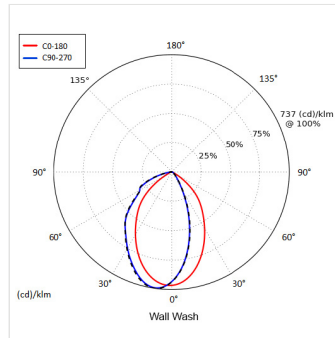

FAD 150 Wall Wash

FAD 150 Wall Wash 4000K 28W

PRODUCT NUMBER -

1.FA023.D1.O2-000.940.09.HE.G1

PROJECT NAME -

PRODUCT DATASHEET

PRODUCT OVERVIEW

Application	Office, Retail, Residential, Leisure, Hospitality & Healthcare
Description	Architectural recessed downlight, available in a range of sizes, in square, round and with a trimless option. Adjustable and fixed reflectors are interchangeable and available in any RAL colour. Lenses include narrow, medium, wide, and wall wash. Escapeform 1 provides emergency output.

PHYSICAL PROPERTIES

Dimensions (mm) W x H:	Ø162 x 190
Cut out (mm)	Ø150
Weight (kg)	1.2
Material	Diffuser: PMMA, Body: Aluminium
Colour	Matt
Fixing type	Recessed screw wing clamps
IP rating	IP20

PHOTOMETRIC PROPERTIES

Optic	Opal
Output mode	High Efficiency
Beam angle (°)	Wall Wash
Colour temperature (K)	4000
Colour Rendering Index (CRI)	>90
Direct lumen output (lm)	1080
Wattage (W)	28.0
Efficacy (lm/W)	39

ELECTRICAL PROPERTIES

Supply voltage (V)	220-240
Supply frequency (Hz)	0 / 50 / 60
Current (mA)	700
Control	Non Dim, Phase Dim, 1-10V and DALI
Safety class	II
LED Life (L70B50) (hrs)	83000

IP20

Terms and Conditions

© 2024 Formation Lighting. All rights reserved. The information in this datasheet is for informational purposes only and may change without notice. Technical data are rated for 25°C ambient temperature with a tolerance of +/- 10% for luminous flux and +/- 150 K for colour temperature. The UGR is calculated from a room with 4H/8H dimensions and reflectance of 20% floor, 50% walls, and 70% ceiling using the SHR 1:1. Use of this datasheet is subject to our terms and conditions, available at formationlighting.com