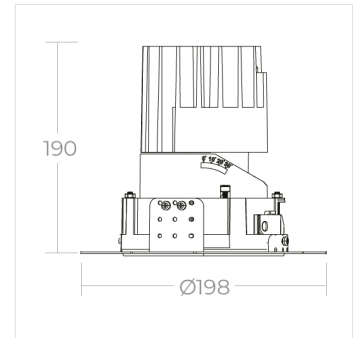

FAD 150 Wall Wash Trimless

FAD 150 Wall Wash Trimless 4000K 28W

PRODUCT NUMBER -

1.FA024.D1.O2-000.940.05.HE.G1

PROJECT NAME -

PRODUCT DATASHEET

PRODUCT OVERVIEW

Application	Office, Retail, Residential, Leisure, Hospitality & Healthcare
Description	Architectural recessed downlight, available in a range of sizes, in square, round and with a trimless option. Adjustable and fixed reflectors are interchangeable and available in any RAL colour. Lenses include narrow, medium, wide, and wall wash. Escapeform 1 provides emergency output.

PHYSICAL PROPERTIES

Dimensions (mm) W x H:	Ø162 x 190
Cut out (mm)	Ø150
Weight (kg)	1.2
Material	Diffuser: PMMA, Body: Aluminium
Colour	Matt
Fixing type	Recessed plaster-in trim
IP rating	IP20

PHOTOMETRIC PROPERTIES

Optic	Opal
Output mode	High Efficiency
Beam angle (°)	Wall Wash
Colour temperature (K)	4000
Colour Rendering Index (CRI)	>90
Direct lumen output (lm)	1080
Wattage (W)	28.0
Efficacy (lm/W)	39

ELECTRICAL PROPERTIES

Supply voltage (V)	220-240
Supply frequency (Hz)	0 / 50 / 60
Current (mA)	700
Control	Non Dim, Phase Dim, 1-10V and DALI
Safety class	II
LED Life (L70B50) (hrs)	83000

IP20

Terms and Conditions

© 2024 Formation Lighting. All rights reserved. The information in this datasheet is for informational purposes only and may change without notice. Technical data are rated for 25°C ambient temperature with a tolerance of +/- 10% for luminous flux and +/- 150 K for colour temperature. The UGR is calculated from a room with 4H/8H dimensions and reflectance of 20% floor, 50% walls, and 70% ceiling using the SHR 1:1. Use of this datasheet is subject to our terms and conditions, available at formationlighting.com