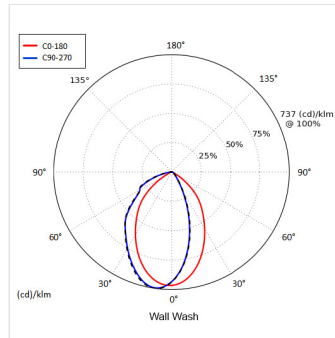

FAD 150 Wall Wash Trimless

FAD 150 Wall Wash Trimless 4000K 28W

PRODUCT NUMBER -

1.FA024.D1.O2-000.940.05.HE.G1

PROJECT NAME -

PRODUCT DATASHEET

PRODUCT OVERVIEW

Application	Office, Retail, Residential, Leisure, Hospitality & Healthcare
Description	Architectural recessed downlight, available in a range of sizes, in square, round and with a trimless option. Adjustable and fixed reflectors are interchangeable and available in any RAL colour. Lenses include narrow, medium, wide, and wall wash. Escapeform 1 provides emergency output.

PHYSICAL PROPERTIES

Dimensions (mm) W x H:	Ø162 x 190
Cut out (mm)	Ø150
Weight (kg)	1.2
Material	Diffuser: PMMA, Body: Aluminium
Colour	Matt
Fixing type	Recessed plaster-in trim
IP rating	IP20

PHOTOMETRIC PROPERTIES

Optic	Opal
Output mode	High Efficiency
Beam angle (°)	Wall Wash
Colour temperature (K)	4000
Colour Rendering Index (CRI)	>90
Direct lumen output (lm)	1080
Wattage (W)	28.0
Efficacy (lm/W)	39

ELECTRICAL PROPERTIES

Supply voltage (V)	220-240
Supply frequency (Hz)	0 / 50 / 60
Current (mA)	700
Control	Non Dim, Phase Dim, 1-10V and DALI
Safety class	II
LED Life (L70B50) (hrs)	83000

IP20

Terms and Conditions

© 2024 Formation Lighting. All rights reserved. The information in this datasheet is for informational purposes only and may change without notice. Technical data are rated for 25°C ambient temperature with a tolerance of +/- 10% for luminous flux and +/- 150 K for colour temperature. The UGR is calculated from a room with 4H/8H dimensions and reflectance of 20% floor, 50% walls, and 70% ceiling using the SHR 1:1. Use of this datasheet is subject to our terms and conditions, available at formationlighting.com