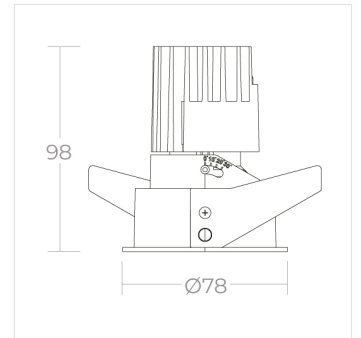

FAD 68 Adjustable

FAD 68 Adjustable 3000K 13.8W

PRODUCT NUMBER -

1.FA003.D1.O1-000.930.08.HE.G1

PROJECT NAME -

PRODUCT DATASHEET

PRODUCT OVERVIEW

Application	Office, Retail, Residential, Leisure, Hospitality & Healthcare
Description	Architectural recessed downlight, available in a range of sizes, in square, round and with a trimless option. Adjustable and fixed reflectors are interchangeable and available in any RAL colour. Lenses include narrow, medium, wide, and wall wash. Escapeform 1 provides emergency output.

PHYSICAL PROPERTIES

Dimensions (mm) W x H:	Ø78 x 98
Cut out (mm)	Ø68
Weight (kg)	0.3
Material	Diffuser: PMMA, Body: Aluminium
Colour	Specular, Chrome Black, White, Matt, Black, Gold and any other RAL on request
Fixing type	Recessed spring clips
IP rating	IP20

PHOTOMETRIC PROPERTIES

Optic	Clear
Output mode	High Efficiency
Beam angle (°)	12°, 20°, 40° & 55°
Colour temperature (K)	3000
Colour Rendering Index (CRI)	>90
Direct lumen output (lm)	1488
Wattage (W)	13.8
Efficacy (lm/W)	108

ELECTRICAL PROPERTIES

Supply voltage (V)	220-240
Supply frequency (Hz)	0 / 50 / 60
Current (mA)	300
Control	Non Dim, Phase Dim, 1-10V and DALI
Safety class	II
LED Life (L70B50) (hrs)	83000

Terms and Conditions

© 2024 Formation Lighting. All rights reserved. The information in this datasheet is for informational purposes only and may change without notice. Technical data are rated for 25°C ambient temperature with a tolerance of +/- 10% for luminous flux and +/- 150 K for colour temperature. The UGR is calculated from a room with 4H/8H dimensions and reflectance of 20% floor, 50% walls, and 70% ceiling using the SHR 1:1. Use of this datasheet is subject to our terms and conditions, available at formationlighting.com