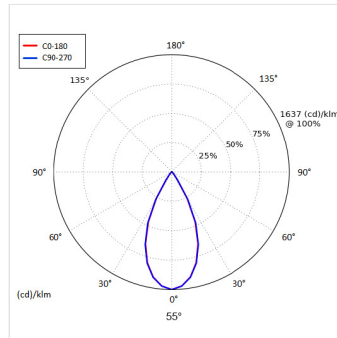

FAD 68 Adjustable

FAD 68 Adjustable 3000K 13.8W

PRODUCT NUMBER -

1.FA003.D1.O1-000.930.08.HE.G1

PROJECT NAME -

PRODUCT DATASHEET

PRODUCT OVERVIEW

Application	Office, Retail, Residential, Leisure, Hospitality & Healthcare
Description	Architectural recessed downlight, available in a range of sizes, in square, round and with a trimless option. Adjustable and fixed reflectors are interchangeable and available in any RAL colour. Lenses include narrow, medium, wide, and wall wash. Escapeform 1 provides emergency output.

PHYSICAL PROPERTIES

Dimensions (mm) W x H:	Ø78 x 98
Cut out (mm)	Ø68
Weight (kg)	0.3
Material	Diffuser: PMMA, Body: Aluminium
Colour	Specular, Chrome Black, White, Matt, Black, Gold and any other RAL on request
Fixing type	Recessed spring clips
IP rating	IP20

PHOTOMETRIC PROPERTIES

Optic	Clear
Output mode	High Efficiency
Beam angle (°)	12°, 20°, 40° & 55°
Colour temperature (K)	3000
Colour Rendering Index (CRI)	>90
Direct lumen output (lm)	1488
Wattage (W)	13.8
Efficacy (lm/W)	108

ELECTRICAL PROPERTIES

Supply voltage (V)	220-240
Supply frequency (Hz)	0 / 50 / 60
Current (mA)	300
Control	Non Dim, Phase Dim, 1-10V and DALI
Safety class	II
LED Life (L70B50) (hrs)	83000

Terms and Conditions

© 2024 Formation Lighting. All rights reserved. The information in this datasheet is for informational purposes only and may change without notice. Technical data are rated for 25°C ambient temperature with a tolerance of +/- 10% for luminous flux and +/- 150 K for colour temperature. The UGR is calculated from a room with 4H/8H dimensions and reflectance of 20% floor, 50% walls, and 70% ceiling using the SHR 1:1. Use of this datasheet is subject to our terms and conditions, available at formationlighting.com