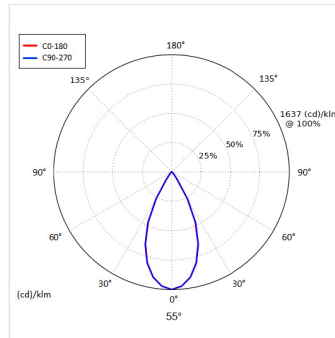

FAD 68 Adjustable Trimless

FAD 68 Adjustable Trimless 3000K 13.8W

PRODUCT NUMBER -

1.FA004.D1.O1-000.930.05.HE.G1

PROJECT NAME -

PRODUCT DATASHEET

PRODUCT OVERVIEW

Application	Office, Retail, Residential, Leisure, Hospitality & Healthcare
Description	Architectural recessed downlight, available in a range of sizes, in square, round and with a trimless option. Adjustable and fixed reflectors are interchangeable and available in any RAL colour. Lenses include narrow, medium, wide, and wall wash. Escapeform 1 provides emergency output.

PHYSICAL PROPERTIES

Dimensions (mm) W x H:	Ø78 x 98
Cut out (mm)	Ø73
Weight (kg)	0.3
Material	Diffuser: PMMA, Body: Aluminium
Colour	Specular, Chrome Black, White, Matt, Black, Gold and any other RAL on request
Fixing type	Recessed plaster-in trim
IP rating	IP20

PHOTOMETRIC PROPERTIES

Optic	Clear
Output mode	High Efficiency
Beam angle (°)	12°, 20°, 40° & 55°
Colour temperature (K)	3000
Colour Rendering Index (CRI)	>90
Direct lumen output (lm)	1488
Wattage (W)	13.8
Efficacy (lm/W)	108

ELECTRICAL PROPERTIES

Supply voltage (V)	220-240
Supply frequency (Hz)	0 / 50 / 60
Current (mA)	300
Control	Non Dim, Phase Dim, 1-10V and DALI
Safety class	II
LED Life (L70B50) (hrs)	83000

Terms and Conditions

© 2024 Formation Lighting. All rights reserved. The information in this datasheet is for informational purposes only and may change without notice. Technical data are rated for 25°C ambient temperature with a tolerance of +/- 10% for luminous flux and +/- 150 K for colour temperature. The UGR is calculated from a room with 4H/8H dimensions and reflectance of 20% floor, 50% walls, and 70% ceiling using the SHR 1:1. Use of this datasheet is subject to our terms and conditions, available at formationlighting.com