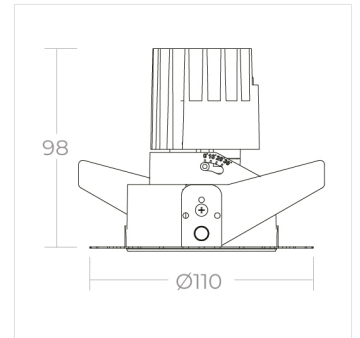

FAD 68 Adjustable Trimless

FAD 68 Adjustable Trimless 3000K 13.8W

PRODUCT NUMBER -

1.FA004.D1.O1-000.930.05.HE.G1

PROJECT NAME -

PRODUCT DATASHEET

PRODUCT OVERVIEW

Application	Office, Retail, Residential, Leisure, Hospitality & Healthcare
Description	Architectural recessed downlight, available in a range of sizes, in square, round and with a trimless option. Adjustable and fixed reflectors are interchangeable and available in any RAL colour. Lenses include narrow, medium, wide, and wall wash. Escapeform 1 provides emergency output.

PHYSICAL PROPERTIES

Dimensions (mm) W x H:	Ø78 x 98
Cut out (mm)	Ø73
Weight (kg)	0.3
Material	Diffuser: PMMA, Body: Aluminium
Colour	Specular, Chrome Black, White, Matt, Black, Gold and any other RAL on request
Fixing type	Recessed plaster-in trim
IP rating	IP20

PHOTOMETRIC PROPERTIES

Optic	Clear
Output mode	High Efficiency
Beam angle (°)	12°, 20°, 40° & 55°
Colour temperature (K)	3000
Colour Rendering Index (CRI)	>90
Direct lumen output (lm)	1488
Wattage (W)	13.8
Efficacy (lm/W)	108

ELECTRICAL PROPERTIES

Supply voltage (V)	220-240
Supply frequency (Hz)	0 / 50 / 60
Current (mA)	300
Control	Non Dim, Phase Dim, 1-10V and DALI
Safety class	II
LED Life (L70B50) (hrs)	83000

Terms and Conditions

© 2024 Formation Lighting. All rights reserved. The information in this datasheet is for informational purposes only and may change without notice. Technical data are rated for 25°C ambient temperature with a tolerance of +/- 10% for luminous flux and +/- 150 K for colour temperature. The UGR is calculated from a room with 4H/8H dimensions and reflectance of 20% floor, 50% walls, and 70% ceiling using the SHR 1:1. Use of this datasheet is subject to our terms and conditions, available at formationlighting.com