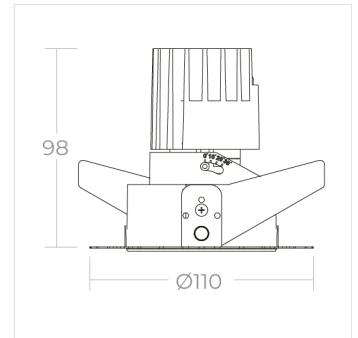

FAD 68 Adjustable Trimless

FAD 68 Adjustable Trimless 4000K 13.8W

PRODUCT NUMBER -

1.FA004.D1.O1-000.940.05.HE.G1

PROJECT NAME -

PRODUCT DATASHEET

PRODUCT OVERVIEW

Application	Office, Retail, Residential, Leisure, Hospitality & Healthcare
Description	Architectural recessed downlight, available in a range of sizes, in square, round and with a trimless option. Adjustable and fixed reflectors are interchangeable and available in any RAL colour. Lenses include narrow, medium, wide, and wall wash. Escapefo

PHYSICAL PROPERTIES

Dimensions (mm) W x H:	Ø78 x 98
Cut out (mm)	Ø73
Weight (kg)	0.3
Material	Diffuser: PMMA, Body: Aluminium
Colour	Specular, Chrome Black, White, Matt, Black, Gold and any other RAL on request
Fixing type	Recessed plaster-in trim
IP rating	IP20

PHOTOMETRIC PROPERTIES

Optic	Clear
Output mode	High Efficiency
Beam angle (°)	12°, 20°, 40° & 55°
Colour temperature (K)	4000
Colour Rendering Index (CRI)	>90
Direct lumen output (lm)	1548
Wattage (W)	13.8
Efficacy (lm/W)	112

ELECTRICAL PROPERTIES

Supply voltage (V)	220-240
Supply frequency (Hz)	0 / 50 / 60
Current (mA)	300
Control	Non Dim, Phase Dim, 1-10V and DALI
Safety class	II
LED Life (L70B50) (hrs)	83000

Terms and Conditions

© 2024 Formation Lighting. All rights reserved. The information in this datasheet is for informational purposes only and may change without notice. Technical data are rated for 25°C ambient temperature with a tolerance of +/- 10% for luminous flux and +/- 150 K for colour temperature. The UGR is calculated from a room with 4H/8H dimensions and reflectance of 20% floor, 50% walls, and 70% ceiling using the SHR 1:1. Use of this datasheet is subject to our terms and conditions, available at formationlighting.com