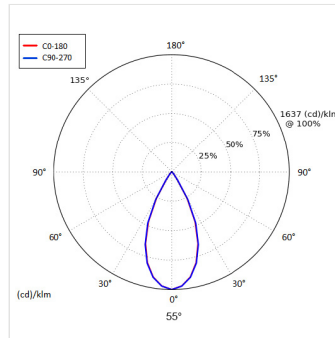

FAD 68 Adjustable Trimless

FAD 68 Adjustable Trimless 4000K 13.8W

PRODUCT NUMBER -

1.FA004.D1.O1-000.940.05.HE.G1

PROJECT NAME -

PRODUCT DATASHEET

PRODUCT OVERVIEW

Application	Office, Retail, Residential, Leisure, Hospitality & Healthcare
Description	Architectural recessed downlight, available in a range of sizes, in square, round and with a trimless option. Adjustable and fixed reflectors are interchangeable and available in any RAL colour. Lenses include narrow, medium, wide, and wall wash. Escapefo

PHYSICAL PROPERTIES

Dimensions (mm) W x H:	Ø78 x 98
Cut out (mm)	Ø73
Weight (kg)	0.3
Material	Diffuser: PMMA, Body: Aluminium
Colour	Specular, Chrome Black, White, Matt, Black, Gold and any other RAL on request
Fixing type	Recessed plaster-in trim
IP rating	IP20

PHOTOMETRIC PROPERTIES

Optic	Clear
Output mode	High Efficiency
Beam angle (°)	12°, 20°, 40° & 55°
Colour temperature (K)	4000
Colour Rendering Index (CRI)	>90
Direct lumen output (lm)	1548
Wattage (W)	13.8
Efficacy (lm/W)	112

ELECTRICAL PROPERTIES

Supply voltage (V)	220-240
Supply frequency (Hz)	0 / 50 / 60
Current (mA)	300
Control	Non Dim, Phase Dim, 1-10V and DALI
Safety class	II
LED Life (L70B50) (hrs)	83000

Terms and Conditions

© 2024 Formation Lighting. All rights reserved. The information in this datasheet is for informational purposes only and may change without notice. Technical data are rated for 25°C ambient temperature with a tolerance of +/- 10% for luminous flux and +/- 150 K for colour temperature. The UGR is calculated from a room with 4H/8H dimensions and reflectance of 20% floor, 50% walls, and 70% ceiling using the SHR 1:1. Use of this datasheet is subject to our terms and conditions, available at formationlighting.com