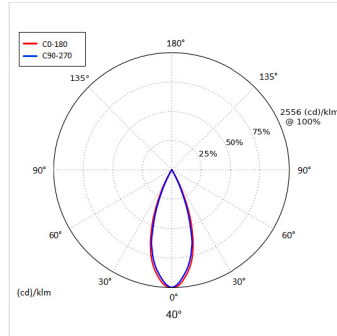

FAD 68 Fixed

FAD 68 Fixed 3000K 20.1W

PRODUCT NUMBER -

1.FA005.D1.O1-000.930.08.HE.G1

PROJECT NAME -

PRODUCT DATASHEET

PRODUCT OVERVIEW

Application	Office, Retail, Residential, Leisure, Hospitality & Healthcare
Description	Architectural recessed downlight, available in a range of sizes, in square, round and with a trimless option. Adjustable and fixed reflectors are interchangeable and available in any RAL colour. Lenses include narrow, medium, wide, and wall wash. Escapeform 1 provides emergency output.

PHYSICAL PROPERTIES

Dimensions (mm) W x H:	Ø77 x 100
Cut out (mm)	Ø68
Weight (kg)	0.45
Material	Diffuser: PMMA, Body: Aluminium
Colour	Specular, Chrome Black, White, Matt, Black, Gold and any other RAL on request
Fixing type	Recessed spring clips
IP rating	IP20

PHOTOMETRIC PROPERTIES

Optic	Clear
Output mode	High Efficiency
Beam angle (°)	18° & 40°
Colour temperature (K)	3000
Colour Rendering Index (CRI)	>90
Direct lumen output (lm)	1993
Wattage (W)	20.1
Efficacy (lm/W)	99

ELECTRICAL PROPERTIES

Supply voltage (V)	220-240
Supply frequency (Hz)	0 / 50 / 60
Current (mA)	500
Control	Non Dim, Phase Dim, 1-10V and DALI
Safety class	II
LED Life (L70B50) (hrs)	83000

IP20

Terms and Conditions

© 2024 Formation Lighting. All rights reserved. The information in this datasheet is for informational purposes only and may change without notice. Technical data are rated for 25°C ambient temperature with a tolerance of +/- 10% for luminous flux and +/- 150 K for colour temperature. The UGR is calculated from a room with 4H/8H dimensions and reflectance of 20% floor, 50% walls, and 70% ceiling using the SHR 1:1. Use of this datasheet is subject to our terms and conditions, available at formationlighting.com