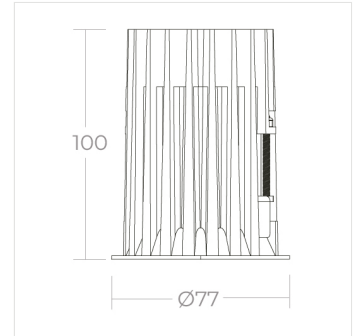

FAD 68 Fixed

FAD 68 Fixed 3000K 20.1W

PRODUCT NUMBER -

1.FA005.D1.O1-000.930.08.HE.G1

PROJECT NAME -

PRODUCT DATASHEET

PRODUCT OVERVIEW

Application	Office, Retail, Residential, Leisure, Hospitality & Healthcare
Description	Architectural recessed downlight, available in a range of sizes, in square, round and with a trimless option. Adjustable and fixed reflectors are interchangeable and available in any RAL colour. Lenses include narrow, medium, wide, and wall wash. Escapeform 1 provides emergency output.

PHYSICAL PROPERTIES

Dimensions (mm) W x H:	Ø77 x 100
Cut out (mm)	Ø68
Weight (kg)	0.45
Material	Diffuser: PMMA, Body: Aluminium
Colour	Specular, Chrome Black, White, Matt, Black, Gold and any other RAL on request
Fixing type	Recessed spring clips
IP rating	IP20

PHOTOMETRIC PROPERTIES

Optic	Clear
Output mode	High Efficiency
Beam angle (°)	18° & 40°
Colour temperature (K)	3000
Colour Rendering Index (CRI)	>90
Direct lumen output (lm)	1993
Wattage (W)	20.1
Efficacy (lm/W)	99

ELECTRICAL PROPERTIES

Supply voltage (V)	220-240
Supply frequency (Hz)	0 / 50 / 60
Current (mA)	500
Control	Non Dim, Phase Dim, 1-10V and DALI
Safety class	II
LED Life (L70B50) (hrs)	83000

IP20

Terms and Conditions

© 2024 Formation Lighting. All rights reserved. The information in this datasheet is for informational purposes only and may change without notice. Technical data are rated for 25°C ambient temperature with a tolerance of +/- 10% for luminous flux and +/- 150 K for colour temperature. The UGR is calculated from a room with 4H/8H dimensions and reflectance of 20% floor, 50% walls, and 70% ceiling using the SHR 1:1. Use of this datasheet is subject to our terms and conditions, available at formationlighting.com