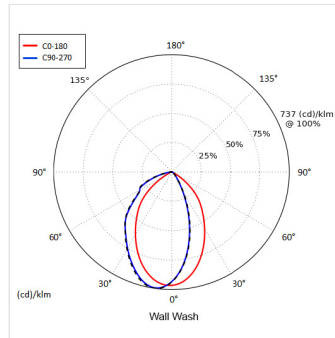

FAD 68 Wall Wash

FAD 68 Wall Wash 3000K 21W

PRODUCT NUMBER -

1.FA006.D1.O2-000.930.08.HE.G1

PROJECT NAME -

PRODUCT DATASHEET

PRODUCT OVERVIEW

Application	Office, Retail, Residential, Leisure, Hospitality & Healthcare
Description	Architectural recessed downlight, available in a range of sizes, in square, round and with a trimless option. Adjustable and fixed reflectors are interchangeable and available in any RAL colour. Lenses include narrow, medium, wide, and wall wash. Escapeform 1 provides emergency output.

PHYSICAL PROPERTIES

Dimensions (mm) W x H:	Ø77 x 100
Cut out (mm)	Ø68
Weight (kg)	0.43
Material	Diffuser: PMMA, Body: Aluminium
Colour	Matt
Fixing type	Recessed spring clips
IP rating	IP20

PHOTOMETRIC PROPERTIES

Optic	Opal
Output mode	High Efficiency
Beam angle (°)	Wall Wash
Colour temperature (K)	3000
Colour Rendering Index (CRI)	>90
Direct lumen output (lm)	1100
Wattage (W)	21.0
Efficacy (lm/W)	52

ELECTRICAL PROPERTIES

Supply voltage (V)	220-240
Supply frequency (Hz)	0 / 50 / 60
Current (mA)	500
Control	Non Dim, Phase Dim, 1-10V and DALI
Safety class	II
LED Life (L70B50) (hrs)	83000

Terms and Conditions

© 2024 Formation Lighting. All rights reserved. The information in this datasheet is for informational purposes only and may change without notice. Technical data are rated for 25°C ambient temperature with a tolerance of +/- 10% for luminous flux and +/- 150 K for colour temperature. The UGR is calculated from a room with 4H/8H dimensions and reflectance of 20% floor, 50% walls, and 70% ceiling using the SHR 1:1. Use of this datasheet is subject to our terms and conditions, available at formationlighting.com