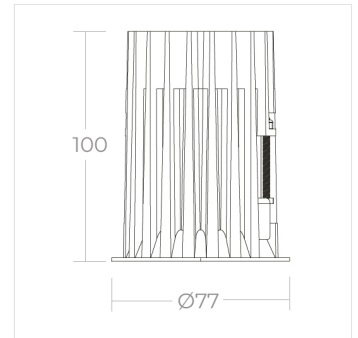

FAD 68 Wall Wash

FAD 68 Wall Wash 3000K 21W

PRODUCT NUMBER -

1.FA006.D1.O2-000.930.08.HE.G1

PROJECT NAME -

PRODUCT DATASHEET

PRODUCT OVERVIEW

Application	Office, Retail, Residential, Leisure, Hospitality & Healthcare
Description	Architectural recessed downlight, available in a range of sizes, in square, round and with a trimless option. Adjustable and fixed reflectors are interchangeable and available in any RAL colour. Lenses include narrow, medium, wide, and wall wash. Escapeform 1 provides emergency output.

PHYSICAL PROPERTIES

Dimensions (mm) W x H:	Ø77 x 100
Cut out (mm)	Ø68
Weight (kg)	0.43
Material	Diffuser: PMMA, Body: Aluminium
Colour	Matt
Fixing type	Recessed spring clips
IP rating	IP20

PHOTOMETRIC PROPERTIES

Optic	Opal
Output mode	High Efficiency
Beam angle (°)	Wall Wash
Colour temperature (K)	3000
Colour Rendering Index (CRI)	>90
Direct lumen output (lm)	1100
Wattage (W)	21.0
Efficacy (lm/W)	52

ELECTRICAL PROPERTIES

Supply voltage (V)	220-240
Supply frequency (Hz)	0 / 50 / 60
Current (mA)	500
Control	Non Dim, Phase Dim, 1-10V and DALI
Safety class	II
LED Life (L70B50) (hrs)	83000

Terms and Conditions

© 2024 Formation Lighting. All rights reserved. The information in this datasheet is for informational purposes only and may change without notice. Technical data are rated for 25°C ambient temperature with a tolerance of +/- 10% for luminous flux and +/- 150 K for colour temperature. The UGR is calculated from a room with 4H/8H dimensions and reflectance of 20% floor, 50% walls, and 70% ceiling using the SHR 1:1. Use of this datasheet is subject to our terms and conditions, available at formationlighting.com