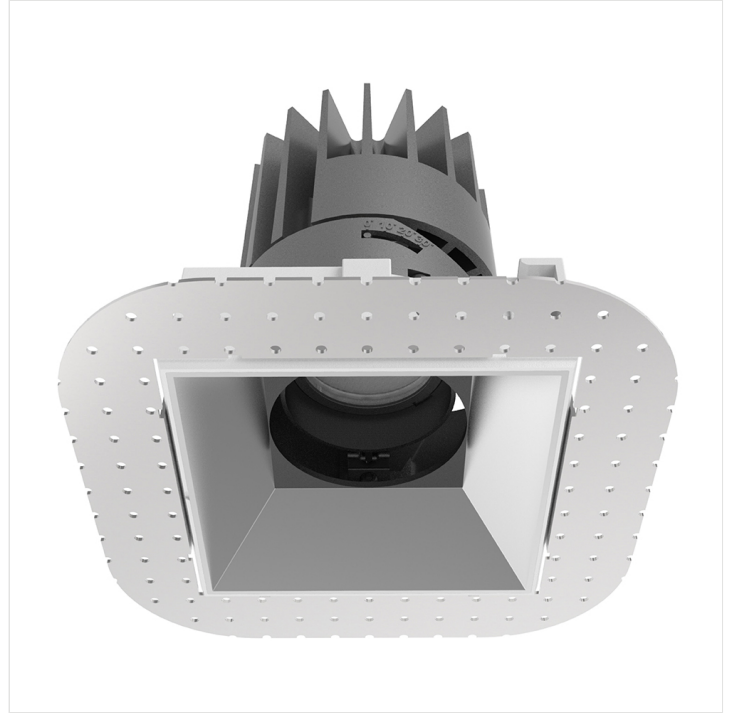

FAD S 150 Adjustable Trimless

FAD S 150 Adjustable Trimless 3000K 26.3W

PRODUCT NUMBER -

1.FA040.D1.O1-000.930.05.HE.G1

PROJECT NAME -

PRODUCT DATASHEET

PRODUCT OVERVIEW

Application	Office, Retail, Residential, Leisure, Hospitality & Healthcare
Description	Architectural recessed downlight, available in a range of sizes, in square, round and with a trimless option. Adjustable and fixed reflectors are interchangeable and available in any RAL colour. Lenses include narrow, medium, wide, and wall wash. Escapeform 1 provides emergency output.

PHYSICAL PROPERTIES

Dimensions (mm) L x W x H:	159 x 159 x 190
Cut out (mm)	154x154
Weight (kg)	1.45
Material	Diffuser: PMMA, Body: Aluminium
Colour	Specular, Chrome Black, White, Matt, Black, Gold and any other RAL on request
Fixing type	Recessed plaster-in trim
IP rating	IP20

PHOTOMETRIC PROPERTIES

Optic	Clear
Output mode	High Efficiency
Beam angle (°)	24°, 35° & 55°
Colour temperature (K)	3000
Colour Rendering Index (CRI)	>90
Direct lumen output (lm)	2890
Wattage (W)	26.3
Efficacy (lm/W)	110

ELECTRICAL PROPERTIES

Supply voltage (V)	220-240
Supply frequency (Hz)	0 / 50 / 60
Current (mA)	700
Control	Non Dim, Phase Dim, 1-10V and DALI
Safety class	II
LED Life (L70B50) (hrs)	83000

Terms and Conditions

© 2024 Formation Lighting. All rights reserved. The information in this datasheet is for informational purposes only and may change without notice. Technical data are rated for 25°C ambient temperature with a tolerance of +/- 10% for luminous flux and +/- 150 K for colour temperature. The UGR is calculated from a room with 4H/8H dimensions and reflectance of 20% floor, 50% walls, and 70% ceiling using the SHR 1:1. Use of this datasheet is subject to our terms and conditions, available at formationlighting.com