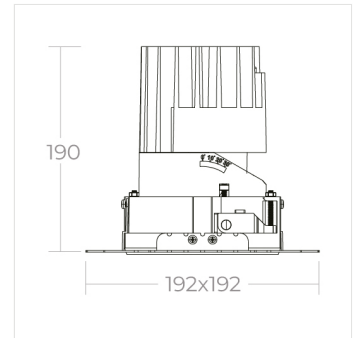

FAD S 150 Adjustable Trimless

FAD S 150 Adjustable Trimless 3000K 26.3W

PRODUCT NUMBER -

1.FA040.D1.O1-000.930.05.HE.G1

PROJECT NAME -

PRODUCT DATASHEET

PRODUCT OVERVIEW

Application	Office, Retail, Residential, Leisure, Hospitality & Healthcare
Description	Architectural recessed downlight, available in a range of sizes, in square, round and with a trimless option. Adjustable and fixed reflectors are interchangeable and available in any RAL colour. Lenses include narrow, medium, wide, and wall wash. Escapeform 1 provides emergency output.

PHYSICAL PROPERTIES

Dimensions (mm) L x W x H:	159 x 159 x 190
Cut out (mm)	154x154
Weight (kg)	1.45
Material	Diffuser: PMMA, Body: Aluminium
Colour	Specular, Chrome Black, White, Matt, Black, Gold and any other RAL on request
Fixing type	Recessed plaster-in trim
IP rating	IP20

PHOTOMETRIC PROPERTIES

Optic	Clear
Output mode	High Efficiency
Beam angle (°)	24°, 35° & 55°
Colour temperature (K)	3000
Colour Rendering Index (CRI)	>90
Direct lumen output (lm)	2890
Wattage (W)	26.3
Efficacy (lm/W)	110

ELECTRICAL PROPERTIES

Supply voltage (V)	220-240
Supply frequency (Hz)	0 / 50 / 60
Current (mA)	700
Control	Non Dim, Phase Dim, 1-10V and DALI
Safety class	II
LED Life (L70B50) (hrs)	83000

Terms and Conditions

© 2024 Formation Lighting. All rights reserved. The information in this datasheet is for informational purposes only and may change without notice. Technical data are rated for 25°C ambient temperature with a tolerance of +/- 10% for luminous flux and +/- 150 K for colour temperature. The UGR is calculated from a room with 4H/8H dimensions and reflectance of 20% floor, 50% walls, and 70% ceiling using the SHR 1:1. Use of this datasheet is subject to our terms and conditions, available at formationlighting.com