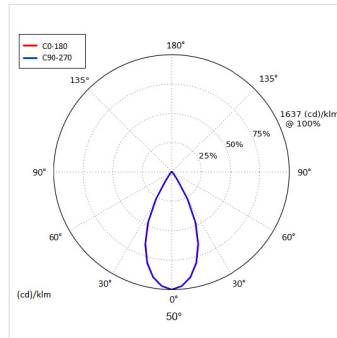

FAD S 150 Adjustable Trimless

FAD S 150 Adjustable Trimless 3000K 26.3W

PRODUCT NUMBER -

1.FA040.D1.O1-000.930.05.HE.G1

PROJECT NAME -

PRODUCT DATASHEET

PRODUCT OVERVIEW

Application	Office, Retail, Residential, Leisure, Hospitality & Healthcare
Description	Architectural recessed downlight, available in a range of sizes, in square, round and with a trimless option. Adjustable and fixed reflectors are interchangeable and available in any RAL colour. Lenses include narrow, medium, wide, and wall wash. Escapeform 1 provides emergency output.

PHYSICAL PROPERTIES

Dimensions (mm) L x W x H:	159 x 159 x 190
Cut out (mm)	154x154
Weight (kg)	1.45
Material	Diffuser: PMMA, Body: Aluminium
Colour	Specular, Chrome Black, White, Matt, Black, Gold and any other RAL on request
Fixing type	Recessed plaster-in trim
IP rating	IP20

PHOTOMETRIC PROPERTIES

Optic	Clear
Output mode	High Efficiency
Beam angle (°)	24°, 35° & 55°
Colour temperature (K)	3000
Colour Rendering Index (CRI)	>90
Direct lumen output (lm)	2890
Wattage (W)	26.3
Efficacy (lm/W)	110

ELECTRICAL PROPERTIES

Supply voltage (V)	220-240
Supply frequency (Hz)	0 / 50 / 60
Current (mA)	700
Control	Non Dim, Phase Dim, 1-10V and DALI
Safety class	II
LED Life (L70B50) (hrs)	83000

Terms and Conditions

© 2024 Formation Lighting. All rights reserved. The information in this datasheet is for informational purposes only and may change without notice. Technical data are rated for 25°C ambient temperature with a tolerance of +/- 10% for luminous flux and +/- 150 K for colour temperature. The UGR is calculated from a room with 4H/8H dimensions and reflectance of 20% floor, 50% walls, and 70% ceiling using the SHR 1:1. Use of this datasheet is subject to our terms and conditions, available at formationlighting.com