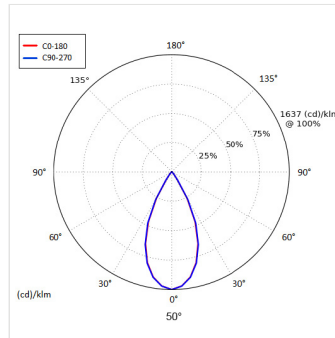

FAD S 150 Adjustable Trimless

FAD S 150 Adjustable Trimless 4000K 26.3W

PRODUCT NUMBER -

1.FA040.D1.O1-000.940.05.HE.G1

PROJECT NAME -

PRODUCT DATASHEET

PRODUCT OVERVIEW

Application	Office, Retail, Residential, Leisure, Hospitality & Healthcare
Description	Architectural recessed downlight, available in a range of sizes, in square, round and with a trimless option. Adjustable and fixed reflectors are interchangeable and available in any RAL colour. Lenses include narrow, medium, wide, and wall wash. Escapeform 1 provides emergency output.

PHYSICAL PROPERTIES

Dimensions (mm) L x W x H:	159 x 159 x 190
Cut out (mm)	154x154
Weight (kg)	1.45
Material	Diffuser: PMMA, Body: Aluminium
Colour	Specular, Chrome Black, White, Matt, Black, Gold and any other RAL on request
Fixing type	Recessed plaster-in trim
IP rating	IP20

PHOTOMETRIC PROPERTIES

Optic	Clear
Output mode	High Efficiency
Beam angle (°)	24°, 35° & 55°
Colour temperature (K)	4000
Colour Rendering Index (CRI)	>90
Direct lumen output (lm)	3005
Wattage (W)	26.3
Efficacy (lm/W)	114

ELECTRICAL PROPERTIES

Supply voltage (V)	220-240
Supply frequency (Hz)	0 / 50 / 60
Current (mA)	700
Control	Non Dim, Phase Dim, 1-10V and DALI
Safety class	II
LED Life (L70B50) (hrs)	83000

Terms and Conditions

© 2024 Formation Lighting. All rights reserved. The information in this datasheet is for informational purposes only and may change without notice. Technical data are rated for 25°C ambient temperature with a tolerance of +/- 10% for luminous flux and +/- 150 K for colour temperature. The UGR is calculated from a room with 4H/8H dimensions and reflectance of 20% floor, 50% walls, and 70% ceiling using the SHR 1:1. Use of this datasheet is subject to our terms and conditions, available at formationlighting.com