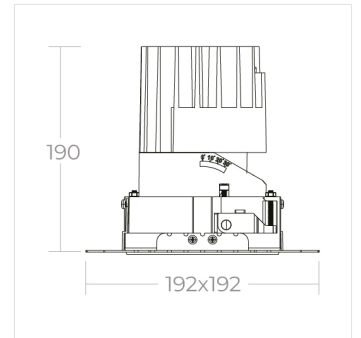

FAD S 150 Adjustable Trimless

FAD S 150 Adjustable Trimless 4000K 26.3W

PRODUCT NUMBER -

1.FA040.D1.O1-000.940.05.HE.G1

PROJECT NAME -

PRODUCT DATASHEET

PRODUCT OVERVIEW

Application	Office, Retail, Residential, Leisure, Hospitality & Healthcare
Description	Architectural recessed downlight, available in a range of sizes, in square, round and with a trimless option. Adjustable and fixed reflectors are interchangeable and available in any RAL colour. Lenses include narrow, medium, wide, and wall wash. Escapeform 1 provides emergency output.

PHYSICAL PROPERTIES

Dimensions (mm) L x W x H:	159 x 159 x 190
Cut out (mm)	154x154
Weight (kg)	1.45
Material	Diffuser: PMMA, Body: Aluminium
Colour	Specular, Chrome Black, White, Matt, Black, Gold and any other RAL on request
Fixing type	Recessed plaster-in trim
IP rating	IP20

PHOTOMETRIC PROPERTIES

Optic	Clear
Output mode	High Efficiency
Beam angle (°)	24°, 35° & 55°
Colour temperature (K)	4000
Colour Rendering Index (CRI)	>90
Direct lumen output (lm)	3005
Wattage (W)	26.3
Efficacy (lm/W)	114

ELECTRICAL PROPERTIES

Supply voltage (V)	220-240
Supply frequency (Hz)	0 / 50 / 60
Current (mA)	700
Control	Non Dim, Phase Dim, 1-10V and DALI
Safety class	II
LED Life (L70B50) (hrs)	83000

Terms and Conditions

© 2024 Formation Lighting. All rights reserved. The information in this datasheet is for informational purposes only and may change without notice. Technical data are rated for 25°C ambient temperature with a tolerance of +/- 10% for luminous flux and +/- 150 K for colour temperature. The UGR is calculated from a room with 4H/8H dimensions and reflectance of 20% floor, 50% walls, and 70% ceiling using the SHR 1:1. Use of this datasheet is subject to our terms and conditions, available at formationlighting.com