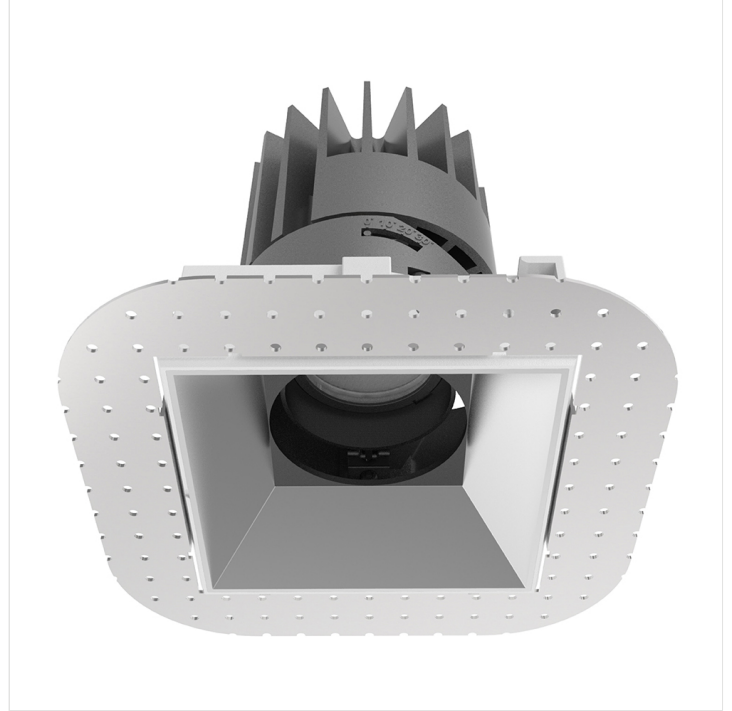

FAD S 150 Adjustable Trimless

FAD S 150 Adjustable Trimless 4000K 26.3W

PRODUCT NUMBER -

1.FA040.D1.O1-000.940.05.HE.G1

PROJECT NAME -

PRODUCT DATASHEET

PRODUCT OVERVIEW

Application	Office, Retail, Residential, Leisure, Hospitality & Healthcare
Description	Architectural recessed downlight, available in a range of sizes, in square, round and with a trimless option. Adjustable and fixed reflectors are interchangeable and available in any RAL colour. Lenses include narrow, medium, wide, and wall wash. Escapeform 1 provides emergency output.

PHYSICAL PROPERTIES

Dimensions (mm) L x W x H:	159 x 159 x 190
Cut out (mm)	154x154
Weight (kg)	1.45
Material	Diffuser: PMMA, Body: Aluminium
Colour	Specular, Chrome Black, White, Matt, Black, Gold and any other RAL on request
Fixing type	Recessed plaster-in trim
IP rating	IP20

PHOTOMETRIC PROPERTIES

Optic	Clear
Output mode	High Efficiency
Beam angle (°)	24°, 35° & 55°
Colour temperature (K)	4000
Colour Rendering Index (CRI)	>90
Direct lumen output (lm)	3005
Wattage (W)	26.3
Efficacy (lm/W)	114

ELECTRICAL PROPERTIES

Supply voltage (V)	220-240
Supply frequency (Hz)	0 / 50 / 60
Current (mA)	700
Control	Non Dim, Phase Dim, 1-10V and DALI
Safety class	II
LED Life (L70B50) (hrs)	83000

Terms and Conditions

© 2024 Formation Lighting. All rights reserved. The information in this datasheet is for informational purposes only and may change without notice. Technical data are rated for 25°C ambient temperature with a tolerance of +/- 10% for luminous flux and +/- 150 K for colour temperature. The UGR is calculated from a room with 4H/8H dimensions and reflectance of 20% floor, 50% walls, and 70% ceiling using the SHR 1:1. Use of this datasheet is subject to our terms and conditions, available at formationlighting.com