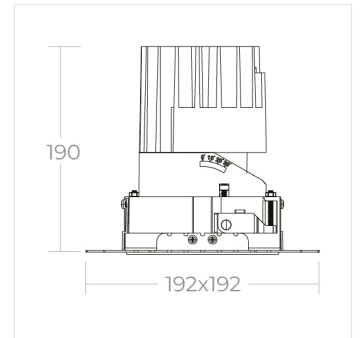

FAD S 150 Fixed Trimless

FAD S 150 Fixed Trimless 3000K 26.3W

PRODUCT NUMBER -

1.FA042.D1.O1-000.930.05.HE.G1

PROJECT NAME -

PRODUCT DATASHEET

PRODUCT OVERVIEW

Application	Office, Retail, Residential, Leisure, Hospitality & Healthcare
Description	Architectural recessed downlight, available in a range of sizes, in square, round and with a trimless option. Adjustable and fixed reflectors are interchangeable and available in any RAL colour. Lenses include narrow, medium, wide, and wall wash. Escapeform 1 provides emergency output.

PHYSICAL PROPERTIES

Dimensions (mm) L x W x H:	159 x 159 x 190
Cut out (mm)	154x154
Weight (kg)	1.5
Material	Diffuser: PMMA, Body: Aluminium
Colour	Specular, Chrome Black, White, Matt, Black, Gold and any other RAL on request
Fixing type	Recessed plaster-in trim
IP rating	IP20

PHOTOMETRIC PROPERTIES

Optic	Clear
Output mode	High Efficiency
Beam angle (°)	28°, 32° & 50°
Colour temperature (K)	3000
Colour Rendering Index (CRI)	>90
Direct lumen output (lm)	2558
Wattage (W)	26.3
Efficacy (lm/W)	97

ELECTRICAL PROPERTIES

Supply voltage (V)	220-240
Supply frequency (Hz)	0 / 50 / 60
Current (mA)	700
Control	Non Dim, Phase Dim, 1-10V and DALI
Safety class	II
LED Life (L70B50) (hrs)	83000

Terms and Conditions

© 2024 Formation Lighting. All rights reserved. The information in this datasheet is for informational purposes only and may change without notice. Technical data are rated for 25°C ambient temperature with a tolerance of +/- 10% for luminous flux and +/- 150 K for colour temperature. The UGR is calculated from a room with 4H/8H dimensions and reflectance of 20% floor, 50% walls, and 70% ceiling using the SHR 1:1. Use of this datasheet is subject to our terms and conditions, available at formationlighting.com