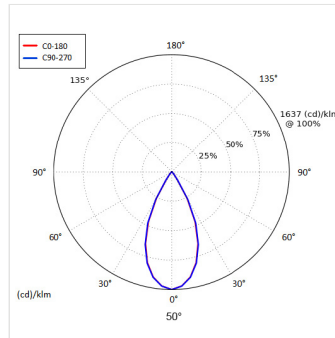

FAD S 150 Fixed Trimless

FAD S 150 Fixed Trimless 3000K 26.3W

PRODUCT NUMBER -

1.FA042.D1.O1-000.930.05.HE.G1

PROJECT NAME -

PRODUCT DATASHEET

PRODUCT OVERVIEW

Application	Office, Retail, Residential, Leisure, Hospitality & Healthcare
Description	Architectural recessed downlight, available in a range of sizes, in square, round and with a trimless option. Adjustable and fixed reflectors are interchangeable and available in any RAL colour. Lenses include narrow, medium, wide, and wall wash. Escapeform 1 provides emergency output.

PHYSICAL PROPERTIES

Dimensions (mm) L x W x H:	159 x 159 x 190
Cut out (mm)	154x154
Weight (kg)	1.5
Material	Diffuser: PMMA, Body: Aluminium
Colour	Specular, Chrome Black, White, Matt, Black, Gold and any other RAL on request
Fixing type	Recessed plaster-in trim
IP rating	IP20

PHOTOMETRIC PROPERTIES

Optic	Clear
Output mode	High Efficiency
Beam angle (°)	28°, 32° & 50°
Colour temperature (K)	3000
Colour Rendering Index (CRI)	>90
Direct lumen output (lm)	2558
Wattage (W)	26.3
Efficacy (lm/W)	97

ELECTRICAL PROPERTIES

Supply voltage (V)	220-240
Supply frequency (Hz)	0 / 50 / 60
Current (mA)	700
Control	Non Dim, Phase Dim, 1-10V and DALI
Safety class	II
LED Life (L70B50) (hrs)	83000

Terms and Conditions

© 2024 Formation Lighting. All rights reserved. The information in this datasheet is for informational purposes only and may change without notice. Technical data are rated for 25°C ambient temperature with a tolerance of +/- 10% for luminous flux and +/- 150 K for colour temperature. The UGR is calculated from a room with 4H/8H dimensions and reflectance of 20% floor, 50% walls, and 70% ceiling using the SHR 1:1. Use of this datasheet is subject to our terms and conditions, available at formationlighting.com