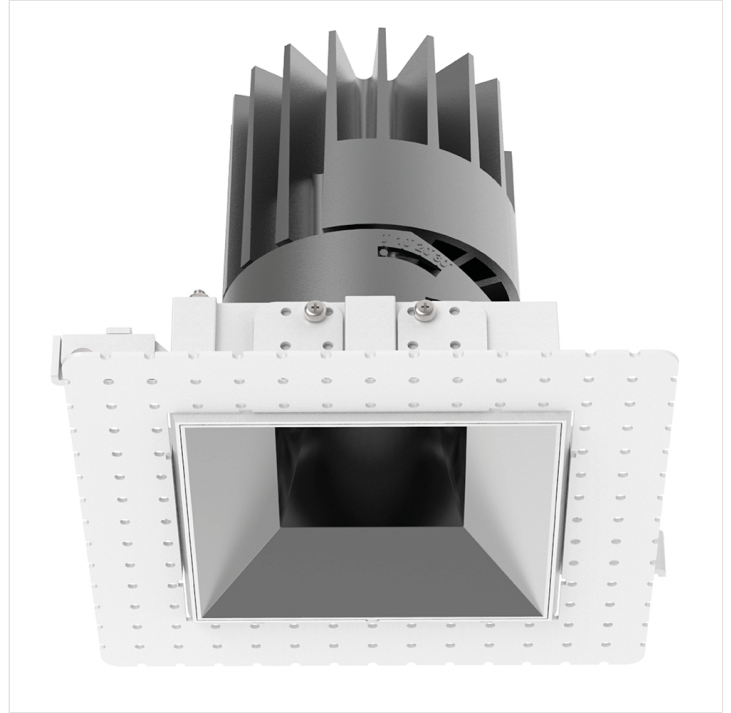

FAD S 150 Fixed Trimless

FAD S 150 Fixed Trimless 3000K 26.3W

PRODUCT NUMBER -

1.FA042.D1.O1-000.930.05.HE.G1

PROJECT NAME -

PRODUCT DATASHEET

PRODUCT OVERVIEW

Application	Office, Retail, Residential, Leisure, Hospitality & Healthcare
Description	Architectural recessed downlight, available in a range of sizes, in square, round and with a trimless option. Adjustable and fixed reflectors are interchangeable and available in any RAL colour. Lenses include narrow, medium, wide, and wall wash. Escapeform 1 provides emergency output.

PHYSICAL PROPERTIES

Dimensions (mm) L x W x H:	159 x 159 x 190
Cut out (mm)	154x154
Weight (kg)	1.5
Material	Diffuser: PMMA, Body: Aluminium
Colour	Specular, Chrome Black, White, Matt, Black, Gold and any other RAL on request
Fixing type	Recessed plaster-in trim
IP rating	IP20

PHOTOMETRIC PROPERTIES

Optic	Clear
Output mode	High Efficiency
Beam angle (°)	28°, 32° & 50°
Colour temperature (K)	3000
Colour Rendering Index (CRI)	>90
Direct lumen output (lm)	2558
Wattage (W)	26.3
Efficacy (lm/W)	97

ELECTRICAL PROPERTIES

Supply voltage (V)	220-240
Supply frequency (Hz)	0 / 50 / 60
Current (mA)	700
Control	Non Dim, Phase Dim, 1-10V and DALI
Safety class	II
LED Life (L70B50) (hrs)	83000

Terms and Conditions

© 2024 Formation Lighting. All rights reserved. The information in this datasheet is for informational purposes only and may change without notice. Technical data are rated for 25°C ambient temperature with a tolerance of +/- 10% for luminous flux and +/- 150 K for colour temperature. The UGR is calculated from a room with 4H/8H dimensions and reflectance of 20% floor, 50% walls, and 70% ceiling using the SHR 1:1. Use of this datasheet is subject to our terms and conditions, available at formationlighting.com