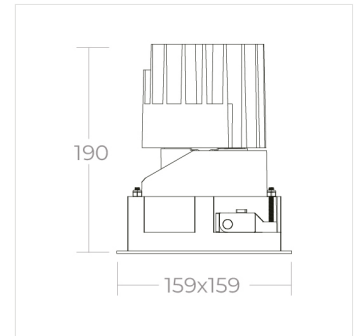

FAD S 150 Wall Wash

FAD S 150 Wall Wash 3000K 28W

PRODUCT NUMBER -

1.FA043.D1.O2-000.930.09.HE.G1

PROJECT NAME -

PRODUCT DATASHEET

PRODUCT OVERVIEW

Application	Office, Retail, Residential, Leisure, Hospitality & Healthcare
Description	Architectural recessed downlight, available in a range of sizes, in square, round and with a trimless option. Adjustable and fixed reflectors are interchangeable and available in any RAL colour. Lenses include narrow, medium, wide, and wall wash. Escapeform 1 provides emergency output.

PHYSICAL PROPERTIES

Dimensions (mm) L x W x H:	159 x 159 x 190
Cut out (mm)	147x147
Weight (kg)	1.52
Material	Diffuser: PMMA, Body: Aluminium
Colour	Matt
Fixing type	Recessed screw wing clamps
IP rating	IP20

PHOTOMETRIC PROPERTIES

Optic	Opal
Output mode	High Efficiency
Beam angle (°)	Wall Wash
Colour temperature (K)	3000
Colour Rendering Index (CRI)	>90
Direct lumen output (lm)	1000
Wattage (W)	28
Efficacy (lm/W)	36

ELECTRICAL PROPERTIES

Supply voltage (V)	220-240
Supply frequency (Hz)	0 / 50 / 60
Current (mA)	700
Control	Non Dim, Phase Dim, 1-10V and DALI
Safety class	II
LED Life (L70B50) (hrs)	83000

Terms and Conditions

© 2024 Formation Lighting. All rights reserved. The information in this datasheet is for informational purposes only and may change without notice. Technical data are rated for 25°C ambient temperature with a tolerance of +/- 10% for luminous flux and +/- 150 K for colour temperature. The UGR is calculated from a room with 4H/8H dimensions and reflectance of 20% floor, 50% walls, and 70% ceiling using the SHR 1:1. Use of this datasheet is subject to our terms and conditions, available at formationlighting.com