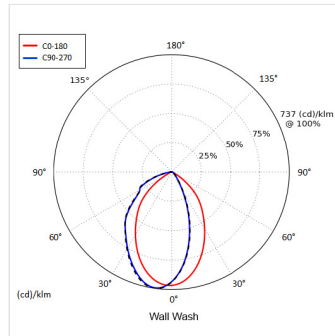

FAD S 150 Wall Wash

FAD S 150 Wall Wash 3000K 28W

PRODUCT NUMBER -

1.FA043.D1.O2-000.930.09.HE.G1

PROJECT NAME -

PRODUCT DATASHEET

PRODUCT OVERVIEW

Application	Office, Retail, Residential, Leisure, Hospitality & Healthcare
Description	Architectural recessed downlight, available in a range of sizes, in square, round and with a trimless option. Adjustable and fixed reflectors are interchangeable and available in any RAL colour. Lenses include narrow, medium, wide, and wall wash. Escapeform 1 provides emergency output.

PHYSICAL PROPERTIES

Dimensions (mm) L x W x H:	159 x 159 x 190
Cut out (mm)	147x147
Weight (kg)	1.52
Material	Diffuser: PMMA, Body: Aluminium
Colour	Matt
Fixing type	Recessed screw wing clamps
IP rating	IP20

PHOTOMETRIC PROPERTIES

Optic	Opal
Output mode	High Efficiency
Beam angle (°)	Wall Wash
Colour temperature (K)	3000
Colour Rendering Index (CRI)	>90
Direct lumen output (lm)	1000
Wattage (W)	28
Efficacy (lm/W)	36

ELECTRICAL PROPERTIES

Supply voltage (V)	220-240
Supply frequency (Hz)	0 / 50 / 60
Current (mA)	700
Control	Non Dim, Phase Dim, 1-10V and DALI
Safety class	II
LED Life (L70B50) (hrs)	83000

Terms and Conditions

© 2024 Formation Lighting. All rights reserved. The information in this datasheet is for informational purposes only and may change without notice. Technical data are rated for 25°C ambient temperature with a tolerance of +/- 10% for luminous flux and +/- 150 K for colour temperature. The UGR is calculated from a room with 4H/8H dimensions and reflectance of 20% floor, 50% walls, and 70% ceiling using the SHR 1:1. Use of this datasheet is subject to our terms and conditions, available at formationlighting.com