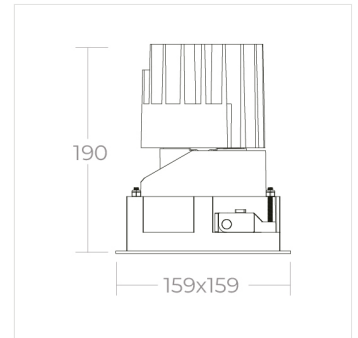

FAD S 150 Wall Wash

FAD S 150 Wall Wash 4000K 28W

PRODUCT NUMBER -

1.FA043.D1.O2-000.940.09.HE.G1

PROJECT NAME -

PRODUCT DATASHEET

PRODUCT OVERVIEW

Application	Office, Retail, Residential, Leisure, Hospitality & Healthcare
Description	Architectural recessed downlight, available in a range of sizes, in square, round and with a trimless option. Adjustable and fixed reflectors are interchangeable and available in any RAL colour. Lenses include narrow, medium, wide, and wall wash. Escapeform 1 provides emergency output.

PHYSICAL PROPERTIES

Dimensions (mm) L x W x H:	159 x 159 x 190
Cut out (mm)	147x147
Weight (kg)	1.52
Material	Diffuser: PMMA, Body: Aluminium
Colour	Matt
Fixing type	Recessed screw wing clamps
IP rating	IP20

PHOTOMETRIC PROPERTIES

Optic	Opal
Output mode	High Efficiency
Beam angle (°)	Wall Wash
Colour temperature (K)	4000
Colour Rendering Index (CRI)	>90
Direct lumen output (lm)	1080
Wattage (W)	28
Efficacy (lm/W)	39

ELECTRICAL PROPERTIES

Supply voltage (V)	220-240
Supply frequency (Hz)	0 / 50 / 60
Current (mA)	700
Control	Non Dim, Phase Dim, 1-10V and DALI
Safety class	II
LED Life (L70B50) (hrs)	83000

Terms and Conditions

© 2024 Formation Lighting. All rights reserved. The information in this datasheet is for informational purposes only and may change without notice. Technical data are rated for 25°C ambient temperature with a tolerance of +/- 10% for luminous flux and +/- 150 K for colour temperature. The UGR is calculated from a room with 4H/8H dimensions and reflectance of 20% floor, 50% walls, and 70% ceiling using the SHR 1:1. Use of this datasheet is subject to our terms and conditions, available at formationlighting.com