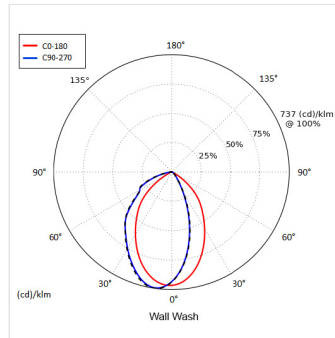

FAD S 150 Wall Wash

FAD S 150 Wall Wash 4000K 28W

PRODUCT NUMBER -

1.FA043.D1.O2-000.940.09.HE.G1

PROJECT NAME -

PRODUCT DATASHEET

PRODUCT OVERVIEW

Application	Office, Retail, Residential, Leisure, Hospitality & Healthcare
Description	Architectural recessed downlight, available in a range of sizes, in square, round and with a trimless option. Adjustable and fixed reflectors are interchangeable and available in any RAL colour. Lenses include narrow, medium, wide, and wall wash. Escapeform 1 provides emergency output.

PHYSICAL PROPERTIES

Dimensions (mm) L x W x H:	159 x 159 x 190
Cut out (mm)	147x147
Weight (kg)	1.52
Material	Diffuser: PMMA, Body: Aluminium
Colour	Matt
Fixing type	Recessed screw wing clamps
IP rating	IP20

PHOTOMETRIC PROPERTIES

Optic	Opal
Output mode	High Efficiency
Beam angle (°)	Wall Wash
Colour temperature (K)	4000
Colour Rendering Index (CRI)	>90
Direct lumen output (lm)	1080
Wattage (W)	28
Efficacy (lm/W)	39

ELECTRICAL PROPERTIES

Supply voltage (V)	220-240
Supply frequency (Hz)	0 / 50 / 60
Current (mA)	700
Control	Non Dim, Phase Dim, 1-10V and DALI
Safety class	II
LED Life (L70B50) (hrs)	83000

Terms and Conditions

© 2024 Formation Lighting. All rights reserved. The information in this datasheet is for informational purposes only and may change without notice. Technical data are rated for 25°C ambient temperature with a tolerance of +/- 10% for luminous flux and +/- 150 K for colour temperature. The UGR is calculated from a room with 4H/8H dimensions and reflectance of 20% floor, 50% walls, and 70% ceiling using the SHR 1:1. Use of this datasheet is subject to our terms and conditions, available at formationlighting.com