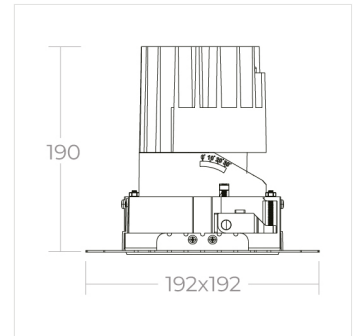

FAD S 150 Wall Wash Trimless

FAD S 150 Wall Wash Trimless 3000K 28W

PRODUCT NUMBER -

1.FA044.D1.O2-000.930.05.HE.G1

PROJECT NAME -

PRODUCT DATASHEET

PRODUCT OVERVIEW

Application	Office, Retail, Residential, Leisure, Hospitality & Healthcare
Description	Architectural recessed downlight, available in a range of sizes, in square, round and with a trimless option. Adjustable and fixed reflectors are interchangeable and available in any RAL colour. Lenses include narrow, medium, wide, and wall wash. Escapefo

PHYSICAL PROPERTIES

Dimensions (mm) L x W x H:	159 x 159 x 190
Cut out (mm)	154x154
Weight (kg)	1.52
Material	Diffuser: PMMA, Body: Aluminium
Colour	Matt
Fixing type	Recessed plaster-in trim
IP rating	IP20

PHOTOMETRIC PROPERTIES

Optic	Opal
Output mode	High Efficiency
Beam angle (°)	Wall Wash
Colour temperature (K)	3000
Colour Rendering Index (CRI)	>90
Direct lumen output (lm)	1000
Wattage (W)	28
Efficacy (lm/W)	36

ELECTRICAL PROPERTIES

Supply voltage (V)	220-240
Supply frequency (Hz)	0 / 50 / 60
Current (mA)	700
Control	Non Dim, Phase Dim, 1-10V and DALI
Safety class	II
LED Life (L70B50) (hrs)	83000

Terms and Conditions

© 2024 Formation Lighting. All rights reserved. The information in this datasheet is for informational purposes only and may change without notice. Technical data are rated for 25°C ambient temperature with a tolerance of +/- 10% for luminous flux and +/- 150 K for colour temperature. The UGR is calculated from a room with 4H/8H dimensions and reflectance of 20% floor, 50% walls, and 70% ceiling using the SHR 1:1. Use of this datasheet is subject to our terms and conditions, available at formationlighting.com