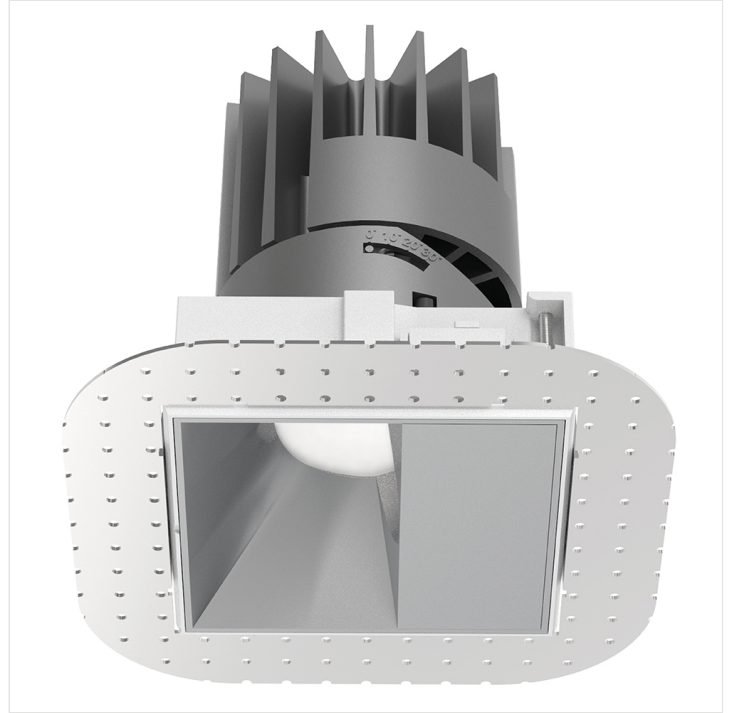

FAD S 150 Wall Wash Trimless

FAD S 150 Wall Wash Trimless 3000K 28W

PRODUCT NUMBER -

1.FA044.D1.O2-000.930.05.HE.G1

PROJECT NAME -

PRODUCT DATASHEET

PRODUCT OVERVIEW

Application	Office, Retail, Residential, Leisure, Hospitality & Healthcare
Description	Architectural recessed downlight, available in a range of sizes, in square, round and with a trimless option. Adjustable and fixed reflectors are interchangeable and available in any RAL colour. Lenses include narrow, medium, wide, and wall wash. Escapefo

PHYSICAL PROPERTIES

Dimensions (mm) L x W x H:	159 x 159 x 190
Cut out (mm)	154x154
Weight (kg)	1.52
Material	Diffuser: PMMA, Body: Aluminium
Colour	Matt
Fixing type	Recessed plaster-in trim
IP rating	IP20

PHOTOMETRIC PROPERTIES

Optic	Opal
Output mode	High Efficiency
Beam angle (°)	Wall Wash
Colour temperature (K)	3000
Colour Rendering Index (CRI)	>90
Direct lumen output (lm)	1000
Wattage (W)	28
Efficacy (lm/W)	36

ELECTRICAL PROPERTIES

Supply voltage (V)	220-240
Supply frequency (Hz)	0 / 50 / 60
Current (mA)	700
Control	Non Dim, Phase Dim, 1-10V and DALI
Safety class	II
LED Life (L70B50) (hrs)	83000

Terms and Conditions

© 2024 Formation Lighting. All rights reserved. The information in this datasheet is for informational purposes only and may change without notice. Technical data are rated for 25°C ambient temperature with a tolerance of +/- 10% for luminous flux and +/- 150 K for colour temperature. The UGR is calculated from a room with 4H/8H dimensions and reflectance of 20% floor, 50% walls, and 70% ceiling using the SHR 1:1. Use of this datasheet is subject to our terms and conditions, available at formationlighting.com