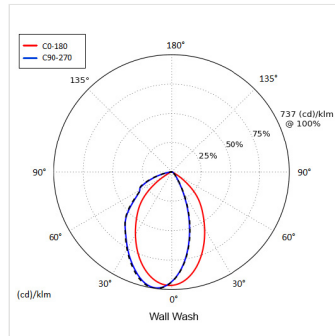

FAD S 150 Wall Wash Trimless

FAD S 150 Wall Wash Trimless 3000K 28W

PRODUCT NUMBER -

1.FA044.D1.O2-000.930.05.HE.G1

PROJECT NAME -

PRODUCT DATASHEET

PRODUCT OVERVIEW

Application	Office, Retail, Residential, Leisure, Hospitality & Healthcare
Description	Architectural recessed downlight, available in a range of sizes, in square, round and with a trimless option. Adjustable and fixed reflectors are interchangeable and available in any RAL colour. Lenses include narrow, medium, wide, and wall wash. Escapefo

PHYSICAL PROPERTIES

Dimensions (mm) L x W x H:	159 x 159 x 190
Cut out (mm)	154x154
Weight (kg)	1.52
Material	Diffuser: PMMA, Body: Aluminium
Colour	Matt
Fixing type	Recessed plaster-in trim
IP rating	IP20

PHOTOMETRIC PROPERTIES

Optic	Opal
Output mode	High Efficiency
Beam angle (°)	Wall Wash
Colour temperature (K)	3000
Colour Rendering Index (CRI)	>90
Direct lumen output (lm)	1000
Wattage (W)	28
Efficacy (lm/W)	36

ELECTRICAL PROPERTIES

Supply voltage (V)	220-240
Supply frequency (Hz)	0 / 50 / 60
Current (mA)	700
Control	Non Dim, Phase Dim, 1-10V and DALI
Safety class	II
LED Life (L70B50) (hrs)	83000

Terms and Conditions

© 2024 Formation Lighting. All rights reserved. The information in this datasheet is for informational purposes only and may change without notice. Technical data are rated for 25°C ambient temperature with a tolerance of +/- 10% for luminous flux and +/- 150 K for colour temperature. The UGR is calculated from a room with 4H/8H dimensions and reflectance of 20% floor, 50% walls, and 70% ceiling using the SHR 1:1. Use of this datasheet is subject to our terms and conditions, available at formationlighting.com