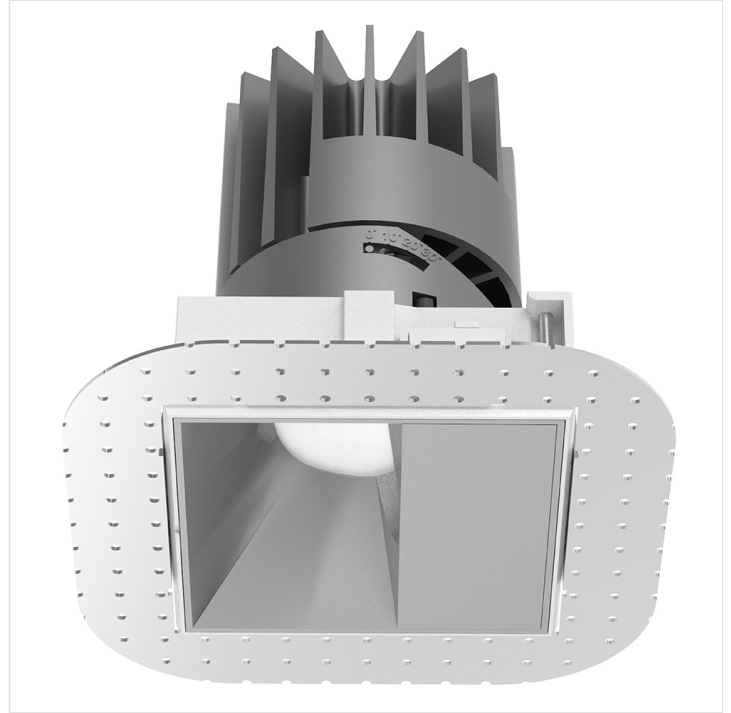

FAD S 150 Wall Wash Trimless

FAD S 150 Wall Wash Trimless 4000K 28W

PRODUCT NUMBER -

1.FA044.D1.O2-000.940.05.HE.G1

PROJECT NAME -

PRODUCT DATASHEET

PRODUCT OVERVIEW

Application	Office, Retail, Residential, Leisure, Hospitality & Healthcare
Description	Architectural recessed downlight, available in a range of sizes, in square, round and with a trimless option. Adjustable and fixed reflectors are interchangeable and available in any RAL colour. Lenses include narrow, medium, wide, and wall wash. Escapeform 1 provides emergency output.

PHYSICAL PROPERTIES

Dimensions (mm) L x W x H:	159 x 159 x 190
Cut out (mm)	154x154
Weight (kg)	1.52
Material	Diffuser: PMMA, Body: Aluminium
Colour	Matt
Fixing type	Recessed plaster-in trim
IP rating	IP20

PHOTOMETRIC PROPERTIES

Optic	Opal
Output mode	High Efficiency
Beam angle (°)	Wall Wash
Colour temperature (K)	4000
Colour Rendering Index (CRI)	>90
Direct lumen output (lm)	1080
Wattage (W)	28
Efficacy (lm/W)	39

ELECTRICAL PROPERTIES

Supply voltage (V)	220-240
Supply frequency (Hz)	0 / 50 / 60
Current (mA)	700
Control	Non Dim, Phase Dim, 1-10V and DALI
Safety class	II
LED Life (L70B50) (hrs)	83000

Terms and Conditions

© 2024 Formation Lighting. All rights reserved. The information in this datasheet is for informational purposes only and may change without notice. Technical data are rated for 25°C ambient temperature with a tolerance of +/- 10% for luminous flux and +/- 150 K for colour temperature. The UGR is calculated from a room with 4H/8H dimensions and reflectance of 20% floor, 50% walls, and 70% ceiling using the SHR 1:1. Use of this datasheet is subject to our terms and conditions, available at formationlighting.com