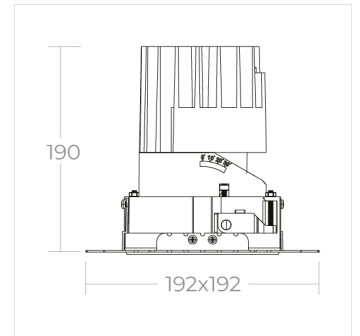

FAD S 150 Wall Wash Trimless

FAD S 150 Wall Wash Trimless 4000K 28W

PRODUCT NUMBER -

1.FA044.D1.O2-000.940.05.HE.G1

PROJECT NAME -

PRODUCT DATASHEET

PRODUCT OVERVIEW

Application	Office, Retail, Residential, Leisure, Hospitality & Healthcare
Description	Architectural recessed downlight, available in a range of sizes, in square, round and with a trimless option. Adjustable and fixed reflectors are interchangeable and available in any RAL colour. Lenses include narrow, medium, wide, and wall wash. Escapeform 1 provides emergency output.

PHYSICAL PROPERTIES

Dimensions (mm) L x W x H:	159 x 159 x 190
Cut out (mm)	154x154
Weight (kg)	1.52
Material	Diffuser: PMMA, Body: Aluminium
Colour	Matt
Fixing type	Recessed plaster-in trim
IP rating	IP20

PHOTOMETRIC PROPERTIES

Optic	Opal
Output mode	High Efficiency
Beam angle (°)	Wall Wash
Colour temperature (K)	4000
Colour Rendering Index (CRI)	>90
Direct lumen output (lm)	1080
Wattage (W)	28
Efficacy (lm/W)	39

ELECTRICAL PROPERTIES

Supply voltage (V)	220-240
Supply frequency (Hz)	0 / 50 / 60
Current (mA)	700
Control	Non Dim, Phase Dim, 1-10V and DALI
Safety class	II
LED Life (L70B50) (hrs)	83000

Terms and Conditions

© 2024 Formation Lighting. All rights reserved. The information in this datasheet is for informational purposes only and may change without notice. Technical data are rated for 25°C ambient temperature with a tolerance of +/- 10% for luminous flux and +/- 150 K for colour temperature. The UGR is calculated from a room with 4H/8H dimensions and reflectance of 20% floor, 50% walls, and 70% ceiling using the SHR 1:1. Use of this datasheet is subject to our terms and conditions, available at formationlighting.com