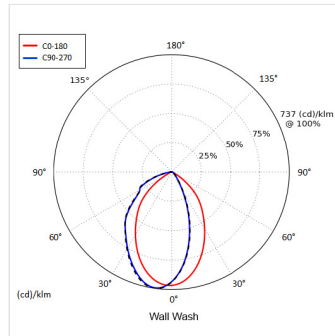

FAD S 150 Wall Wash Trimless

FAD S 150 Wall Wash Trimless 4000K 28W

PRODUCT NUMBER -

1.FA044.D1.O2-000.940.05.HE.G1

PROJECT NAME -

PRODUCT DATASHEET

PRODUCT OVERVIEW

Application	Office, Retail, Residential, Leisure, Hospitality & Healthcare
Description	Architectural recessed downlight, available in a range of sizes, in square, round and with a trimless option. Adjustable and fixed reflectors are interchangeable and available in any RAL colour. Lenses include narrow, medium, wide, and wall wash. Escapeform 1 provides emergency output.

PHYSICAL PROPERTIES

Dimensions (mm) L x W x H:	159 x 159 x 190
Cut out (mm)	154x154
Weight (kg)	1.52
Material	Diffuser: PMMA, Body: Aluminium
Colour	Matt
Fixing type	Recessed plaster-in trim
IP rating	IP20

PHOTOMETRIC PROPERTIES

Optic	Opal
Output mode	High Efficiency
Beam angle (°)	Wall Wash
Colour temperature (K)	4000
Colour Rendering Index (CRI)	>90
Direct lumen output (lm)	1080
Wattage (W)	28
Efficacy (lm/W)	39

ELECTRICAL PROPERTIES

Supply voltage (V)	220-240
Supply frequency (Hz)	0 / 50 / 60
Current (mA)	700
Control	Non Dim, Phase Dim, 1-10V and DALI
Safety class	II
LED Life (L70B50) (hrs)	83000

Terms and Conditions

© 2024 Formation Lighting. All rights reserved. The information in this datasheet is for informational purposes only and may change without notice. Technical data are rated for 25°C ambient temperature with a tolerance of +/- 10% for luminous flux and +/- 150 K for colour temperature. The UGR is calculated from a room with 4H/8H dimensions and reflectance of 20% floor, 50% walls, and 70% ceiling using the SHR 1:1. Use of this datasheet is subject to our terms and conditions, available at formationlighting.com