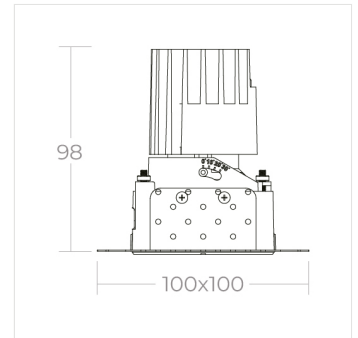

FAD S 68 Adjustable Trimless

FAD S 68 Adjustable Trimless 4000K 13.8W

PRODUCT NUMBER -

1.FA026.D1.O1-000.940.05.HE.G1

PROJECT NAME -

PRODUCT DATASHEET

PRODUCT OVERVIEW

Application	Office, Retail, Residential, Leisure, Hospitality & Healthcare
Description	Architectural recessed downlight, available in a range of sizes, in square, round and with a trimless option. Adjustable and fixed reflectors are interchangeable and available in any RAL colour. Lenses include narrow, medium, wide, and wall wash. Escapeform 1 provides emergency output.

PHYSICAL PROPERTIES

Dimensions (mm) L x W x H:	78 x 78 x 98
Cut out (mm)	70x70
Weight (kg)	0.33
Material	Diffuser: PMMA, Body: Aluminium
Colour	Specular, Chrome Black, White, Matt, Black, Gold and any other RAL on request
Fixing type	Recessed plaster-in trim
IP rating	IP20

PHOTOMETRIC PROPERTIES

Optic	Clear
Output mode	High Efficiency
Beam angle (°)	24°, 40° & 55°
Colour temperature (K)	4000
Colour Rendering Index (CRI)	>90
Direct lumen output (lm)	1488
Wattage (W)	13.8
Efficacy (lm/W)	108

ELECTRICAL PROPERTIES

Supply voltage (V)	220-240
Supply frequency (Hz)	0 / 50 / 60
Current (mA)	300
Control	Non Dim, Phase Dim, 1-10V and DALI
Safety class	II
LED Life (L70B50) (hrs)	83000

Terms and Conditions

© 2024 Formation Lighting. All rights reserved. The information in this datasheet is for informational purposes only and may change without notice. Technical data are rated for 25°C ambient temperature with a tolerance of +/- 10% for luminous flux and +/- 150 K for colour temperature. The UGR is calculated from a room with 4H/8H dimensions and reflectance of 20% floor, 50% walls, and 70% ceiling using the SHR 1:1. Use of this datasheet is subject to our terms and conditions, available at formationlighting.com