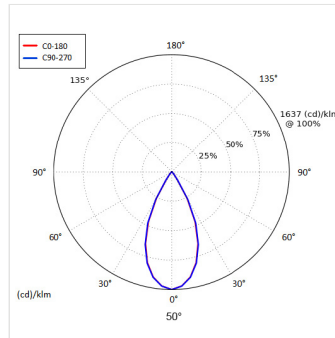

FAD S 68 Adjustable Trimless

FAD S 68 Adjustable Trimless 4000K 13.8W

PRODUCT NUMBER -

1.FA026.D1.O1-000.940.05.HE.G1

PROJECT NAME -

PRODUCT DATASHEET

PRODUCT OVERVIEW

Application	Office, Retail, Residential, Leisure, Hospitality & Healthcare
Description	Architectural recessed downlight, available in a range of sizes, in square, round and with a trimless option. Adjustable and fixed reflectors are interchangeable and available in any RAL colour. Lenses include narrow, medium, wide, and wall wash. Escapeform 1 provides emergency output.

PHYSICAL PROPERTIES

Dimensions (mm) L x W x H:	78 x 78 x 98
Cut out (mm)	70x70
Weight (kg)	0.33
Material	Diffuser: PMMA, Body: Aluminium
Colour	Specular, Chrome Black, White, Matt, Black, Gold and any other RAL on request
Fixing type	Recessed plaster-in trim
IP rating	IP20

PHOTOMETRIC PROPERTIES

Optic	Clear
Output mode	High Efficiency
Beam angle (°)	24°, 40° & 55°
Colour temperature (K)	4000
Colour Rendering Index (CRI)	>90
Direct lumen output (lm)	1488
Wattage (W)	13.8
Efficacy (lm/W)	108

ELECTRICAL PROPERTIES

Supply voltage (V)	220-240
Supply frequency (Hz)	0 / 50 / 60
Current (mA)	300
Control	Non Dim, Phase Dim, 1-10V and DALI
Safety class	II
LED Life (L70B50) (hrs)	83000

Terms and Conditions

© 2024 Formation Lighting. All rights reserved. The information in this datasheet is for informational purposes only and may change without notice. Technical data are rated for 25°C ambient temperature with a tolerance of +/- 10% for luminous flux and +/- 150 K for colour temperature. The UGR is calculated from a room with 4H/8H dimensions and reflectance of 20% floor, 50% walls, and 70% ceiling using the SHR 1:1. Use of this datasheet is subject to our terms and conditions, available at formationlighting.com